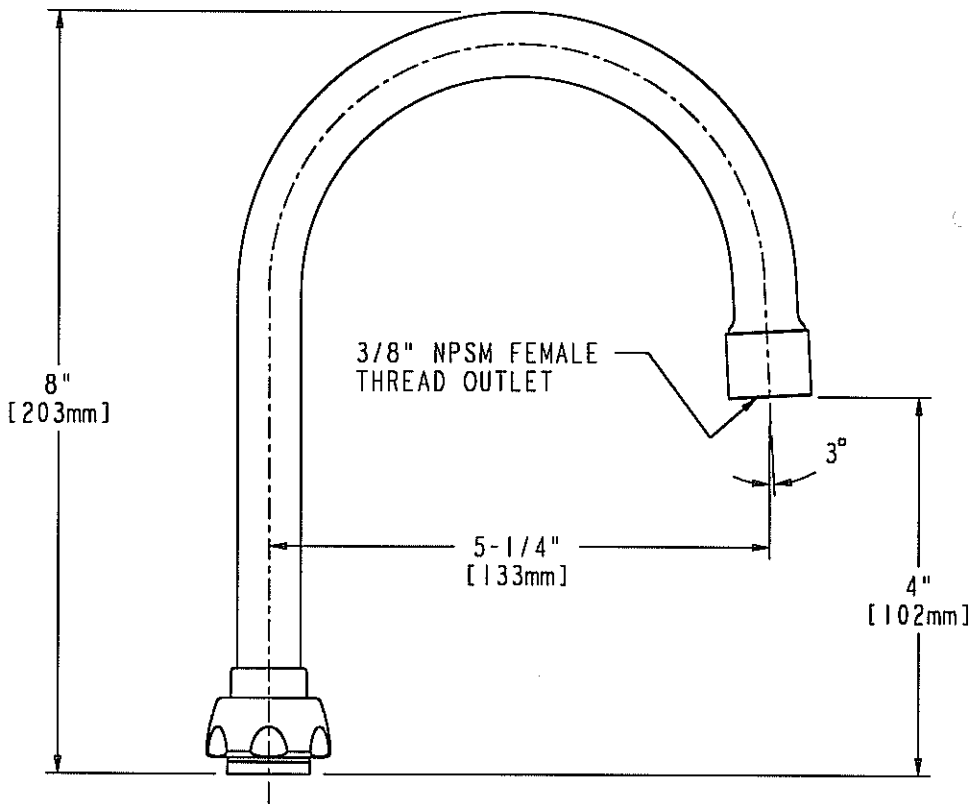

# CHICAGO<sup>®</sup> FAUCETS

2100 SOUTH CLEARWATER DRIVE  
DES PLAINES, ILLINOIS 60018-5999

FITTING NO.

GN2BH8

SUBMITTED MODEL NO.

JOB NAME

ITEM NO.

SUBMITTED AS SHOWN

SUBMITTED AS NOTED

SEE ATTACHED FOR  
SUBMITTED MODIFICATION

DIMENSIONS IN INCHES AND [MILLIMETERS].

TECHNICAL DATA

- RIGID/SWING GOOSENECK SPOUT
- POLISHED CHROME FINISH OR AS SPECIFIED

DATE: 07-30-97

BY: MGM