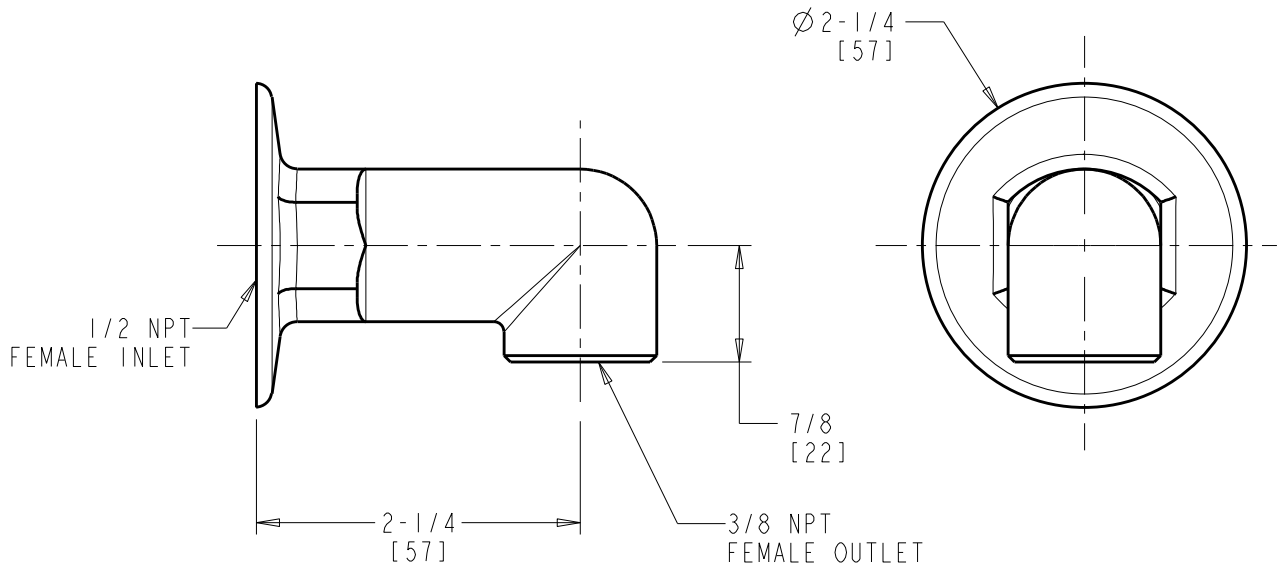

ROUGH-IN

BY: JAR DATE: 09-30-14
 CHK: [Signature] REV:

FITTING NO.

777-033JKABCP

SUBMITTED MODEL NO.

SUBMITTED AS SHOWN

SUBMITTED AS NOTED

SEE ATTACHED FOR
 SUBMITTED MODIFICATION

JOB NAME

ITEM NO.

DIMENSIONS ARE IN INCHES AND [MILLIMETERS].

TECHNICAL DATA

- ANGLE SHANK
- FINISH: CHROME PLATE

ROUGHING IN DIMENSIONS MAY VARY AND ARE SUBJECT TO CHANGE. NO RESPONSIBILITY IS ASSUMED FOR USE OF SUPERCEDED OR VOIDED DATA.