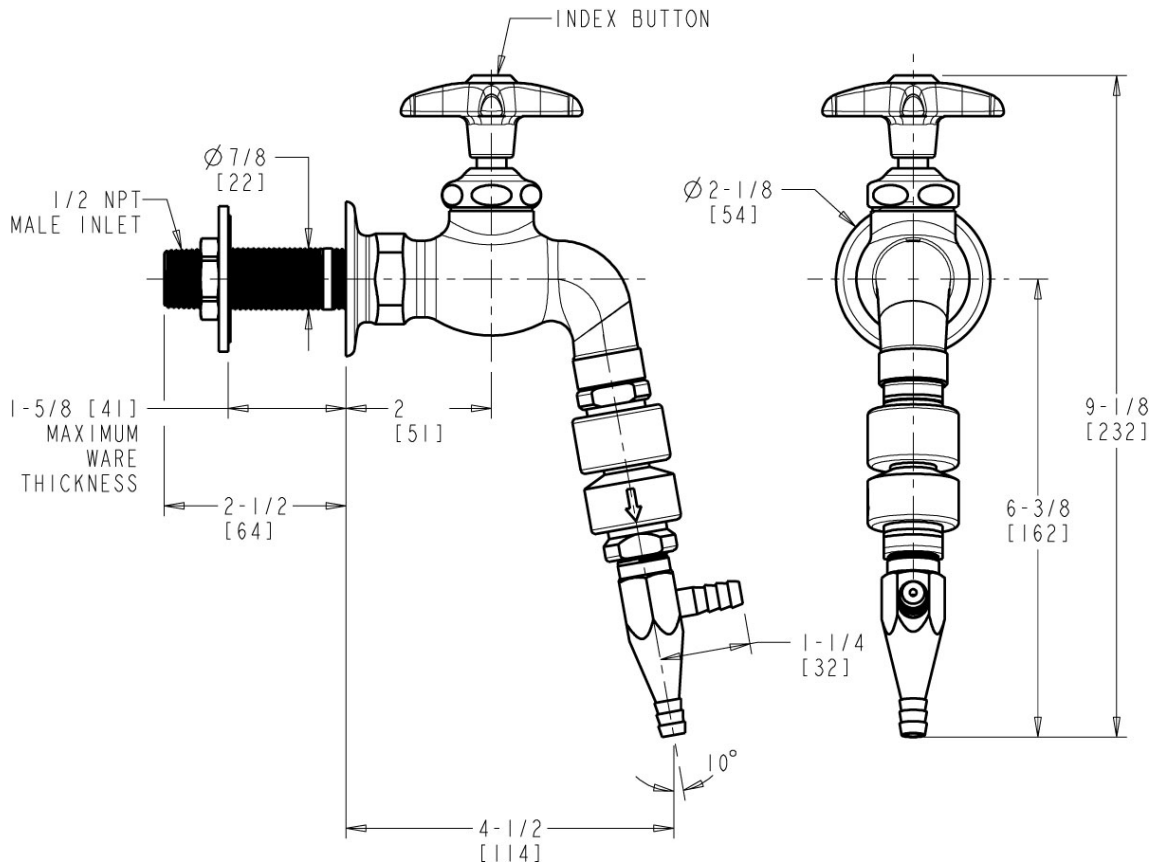

Contractor \_\_\_\_\_

Submitted as Shown       Submitted with Variations

Date \_\_\_\_\_

**Architect/Engineer Specification**

Chicago Faucets No. LWV4-C61 Wall-mounted hose bibb water faucet with flange and inlet shank assembly, polished chrome finish. Single-hole mount. Straight serrated nozzle with aspirator and vacuum breaker. Slow compression Control-A-Flo operating cartridge, left-hand turn. 2-1/2" cross handle with button indexed 'CW'. Inline atmospheric vacuum breaker.