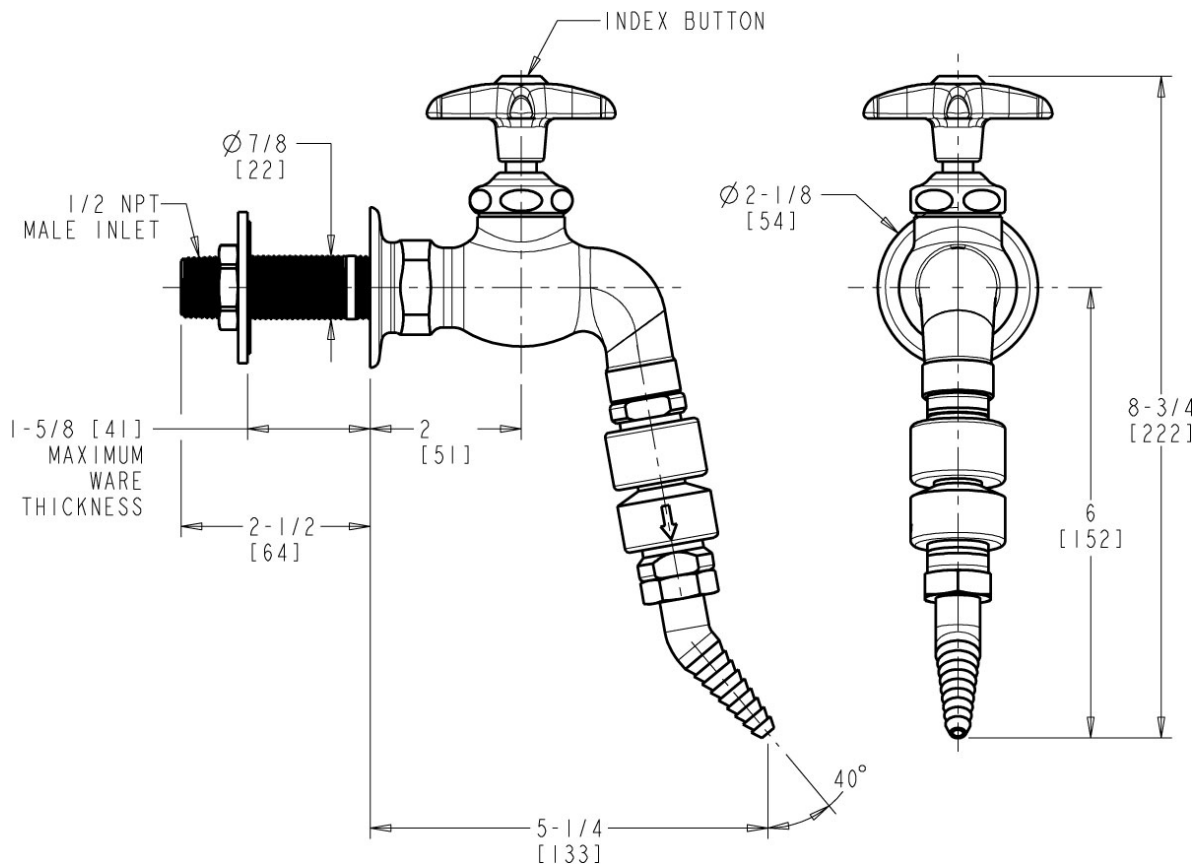

Engineer \_\_\_\_\_

Contractor \_\_\_\_\_

Submitted as Shown       Submitted with Variations

Date \_\_\_\_\_

**Architect/Engineer Specification**

Chicago Faucets No. LWV4-C51 Wall-mounted hose bibb water faucet with flange and inlet shank assembly, polished chrome finish. Single-hole mount. 30-degree angle serrated nozzle with vacuum breaker. Slow compression Control-A-Flo operating cartridge, left-hand turn. 2-1/2" cross handle with button indexed 'CW'. Inline atmospheric vacuum breaker.