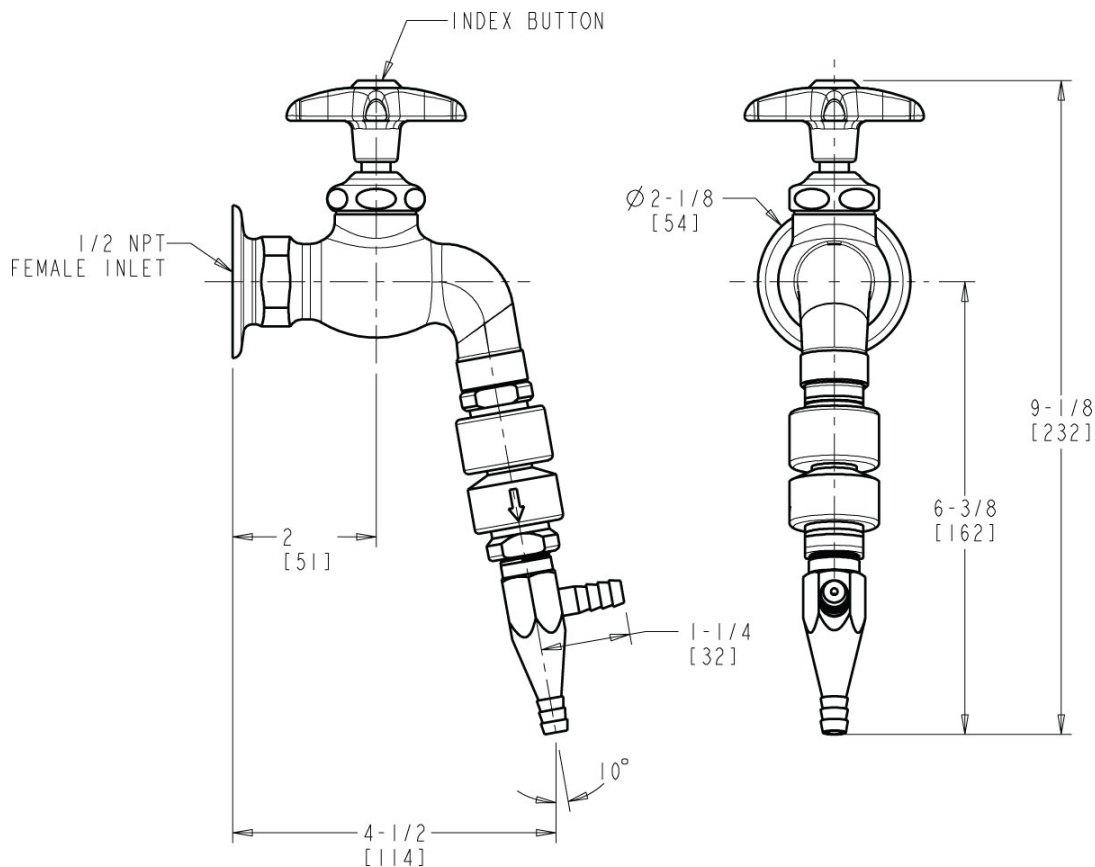

## Architect/Engineer Specification

Chicago Faucets No. LWV3-A62 Wall-mounted hose bibb water faucet with flange, polished chrome finish. Single-hole mount. Straight serrated nozzle with aspirator and vacuum breaker. Slow compression operating cartridge, left-hand turn. 2-1/2" cross handle with button indexed 'HW'. Inline atmospheric vacuum breaker.