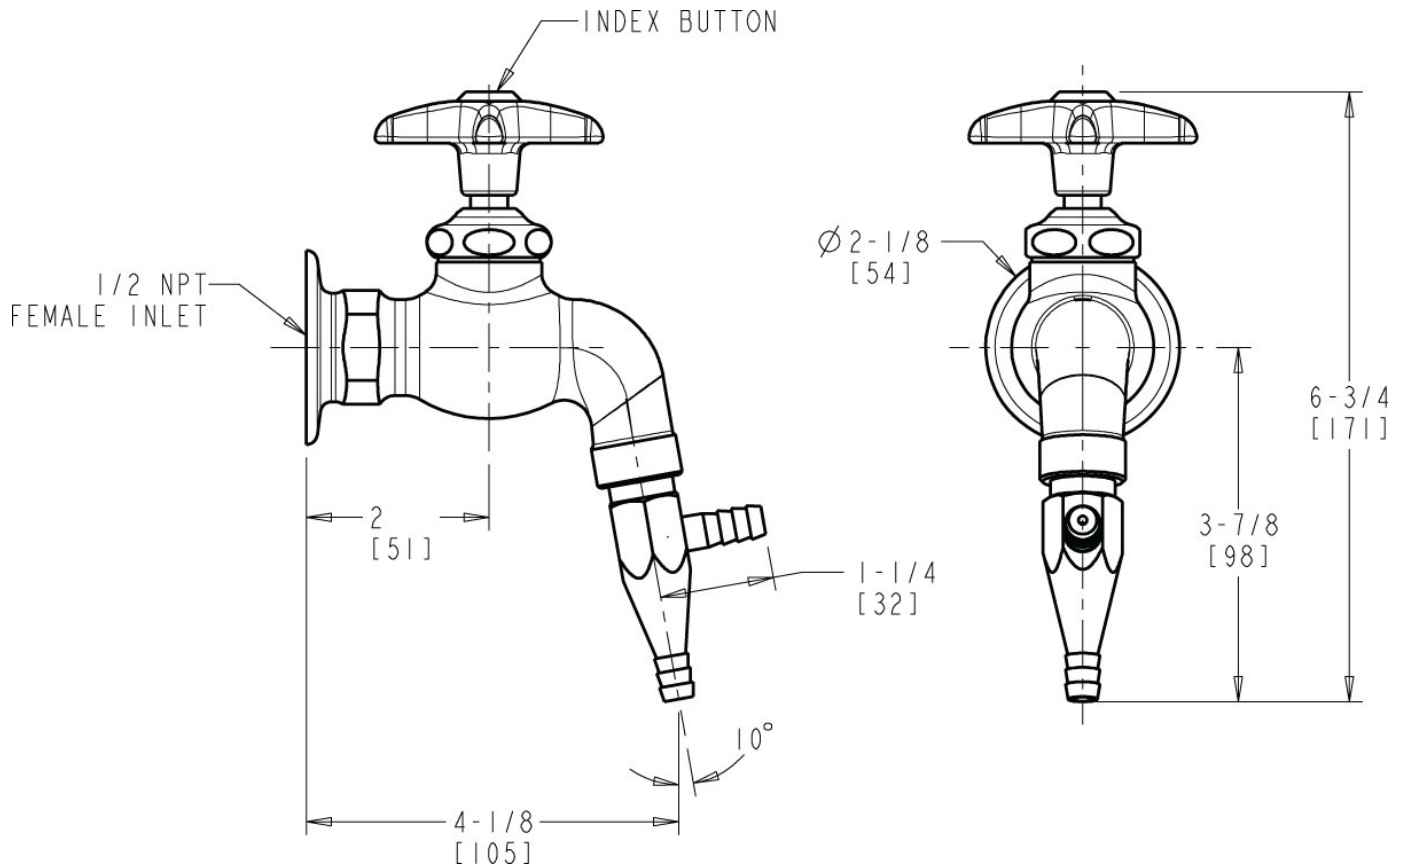

Engineer \_\_\_\_\_

Contractor \_\_\_\_\_

Submitted as Shown

Submitted with Variations

Date \_\_\_\_\_

**Architect/Engineer Specification**

Chicago Faucets No. LWV3-A31 Wall-mounted hose bibb water faucet with flange, polished chrome finish. Single-hole mount. Aspirator pump serrated outlet with vacuum inlet, 4 serrations for laboratory hose, and integral check valve. Slow compression operating cartridge, left-hand turn. 2-1/2" cross handle with button indexed 'CW'.