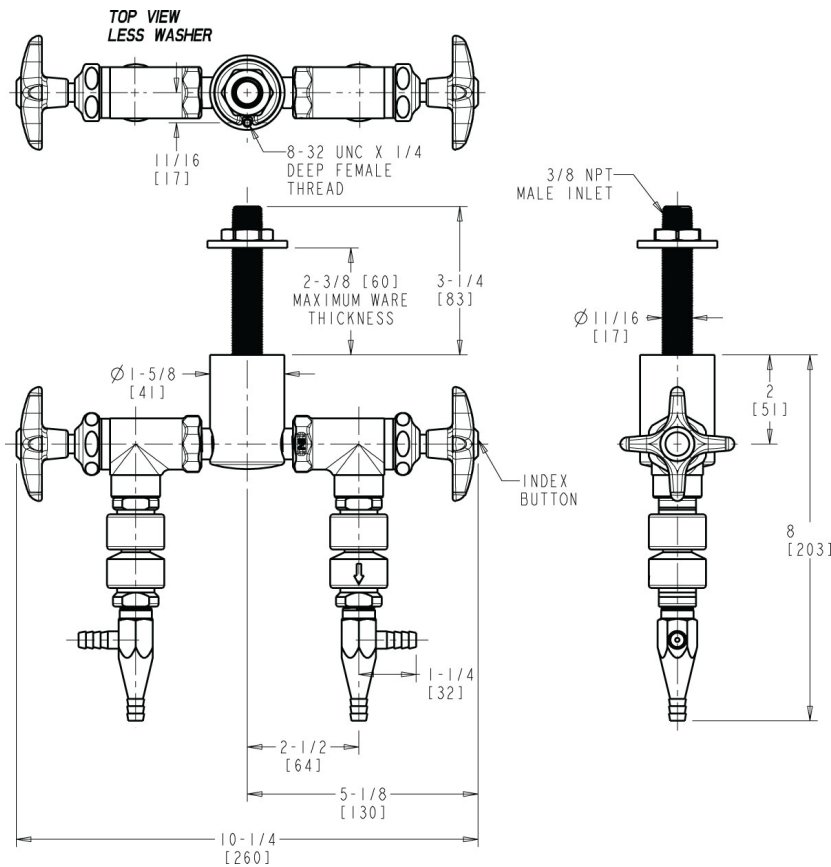

Engineer \_\_\_\_\_

Contractor \_\_\_\_\_

Submitted as Shown

Submitted with Variations

Date \_\_\_\_\_

**Architect/Engineer Specification**

Chicago Faucets No. LWV2-C63-25 Deck-mounted laboratory turret with water valve, polished chrome finish. Straight serrated nozzle with aspirator and vacuum breaker. Slow compression Control-A-Flo operating cartridge, left-hand turn. 2-1/2" cross handle, black nylon, with button indexed 'CW'. Inline vacuum breaker with dual checks.