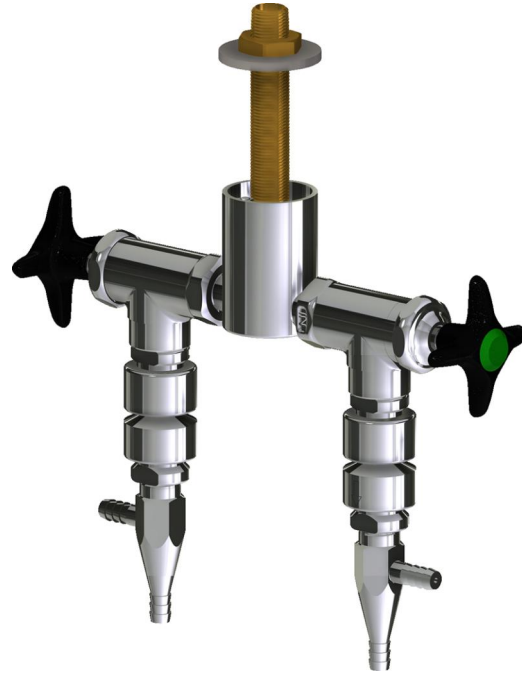

### Product Type

---

Deck-mounted laboratory turret with water valve

### Features & Specifications

---

- Straight serrated nozzle with aspirator and vacuum breaker
- Vandal Proof 2-1/2" cross handle with button indexed 'CW'
- Slow compression Control-A-Flo operating cartridge, left-hand
- Inline vacuum breaker with dual checks

Engineer \_\_\_\_\_

Contractor \_\_\_\_\_

Submitted as Shown

Submitted with Variations

Date \_\_\_\_\_

**Architect/Engineer Specification**

Chicago Faucets No. LWV2-C63-25 Deck-mounted laboratory turret with water valve, polished chrome finish. Straight serrated nozzle with aspirator and vacuum breaker. Slow compression Control-A-Flo operating cartridge, left-hand turn. 2-1/2" cross handle, black nylon, with button indexed 'CW'. Inline vacuum breaker with dual checks.