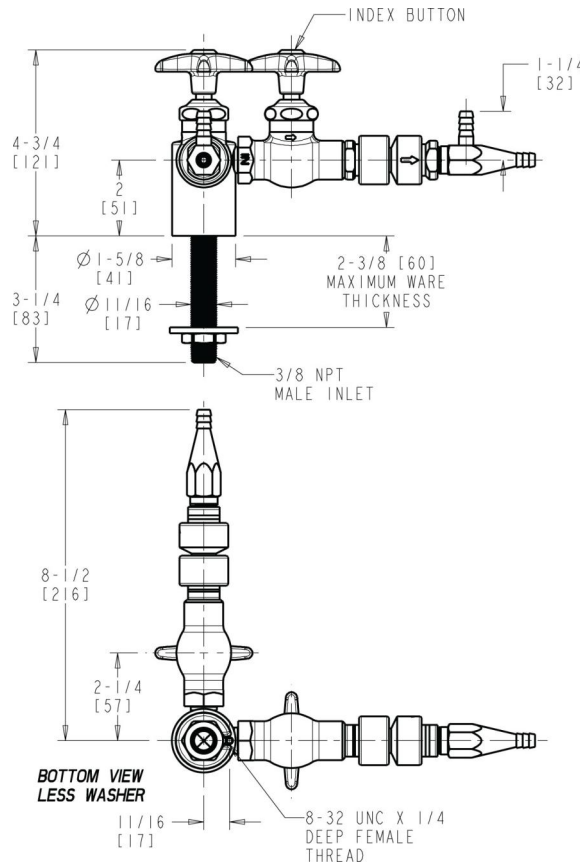

Engineer \_\_\_\_\_

Contractor \_\_\_\_\_

Submitted as Shown

Submitted with Variations

Date \_\_\_\_\_

**Architect/Engineer Specification**

Chicago Faucets No. LWV1-C64-20 Deck-mounted laboratory turret with water valve, polished chrome finish. Straight serrated nozzle with aspirator and vacuum breaker. Slow compression Control-A-Flo operating cartridge, left-hand turn. 2-1/2" cross handle, black nylon, with button indexed 'HW'. Inline vacuum breaker with dual checks.