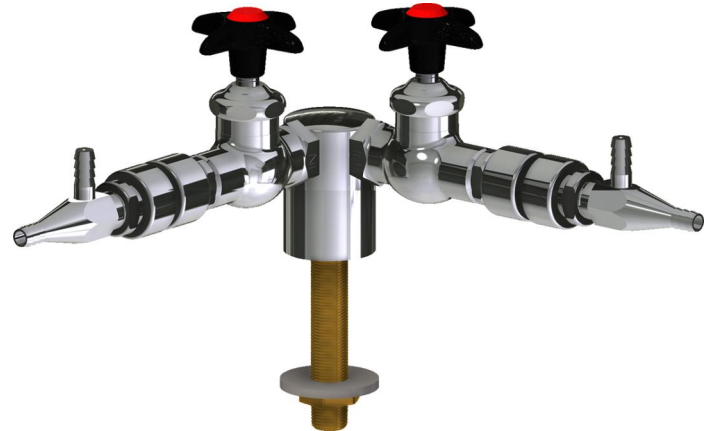

### Product Type

---

Deck-mounted laboratory turret with water valve

### Features & Specifications

---

- Straight serrated nozzle with aspirator and vacuum breaker
- Vandal Proof 2-1/2" cross handle with button indexed 'HW'
- Slow compression Control-A-Flo operating cartridge, left-hand
- Inline vacuum breaker with dual checks

Engineer \_\_\_\_\_

Contractor \_\_\_\_\_

Submitted as Shown

Submitted with Variations

Date \_\_\_\_\_

**Architect/Engineer Specification**

Chicago Faucets No. LWV1-C64-20 Deck-mounted laboratory turret with water valve, polished chrome finish. Straight serrated nozzle with aspirator and vacuum breaker. Slow compression Control-A-Flo operating cartridge, left-hand turn. 2-1/2" cross handle, black nylon, with button indexed 'HW'. Inline vacuum breaker with dual checks.