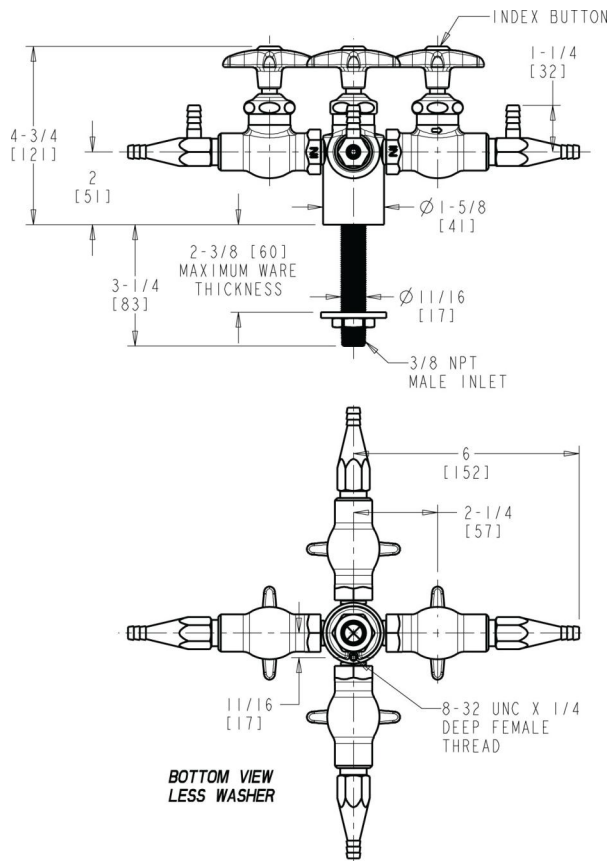

Engineer \_\_\_\_\_

Contractor \_\_\_\_\_

Submitted as Shown

Submitted with Variations

Date \_\_\_\_\_

**Architect/Engineer Specification**

Chicago Faucets No. LWV1-C33-40 Deck-mounted laboratory turret with water valve, polished chrome finish. Aspirator pump serrated outlet with vacuum inlet, 4 serrations for laboratory hose, and integral check valve. Slow compression Control-A-Flo operating cartridge, left-hand turn. 2-1/2" cross handle, black nylon, with button indexed 'CW'.