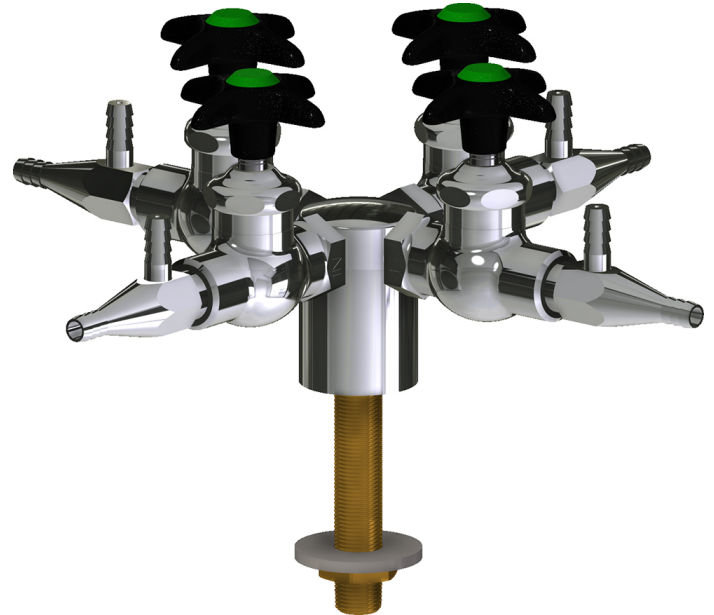

### Product Type

---

Deck-mounted laboratory turret with water valve

### Features & Specifications

---

- Aspirator pump serrated outlet with vacuum inlet, 4 serrations for laboratory hose, and integral check valve
- Vandal Proof 2-1/2" cross handle with button indexed 'CW'
- Slow compression Control-A-Flo operating cartridge, left-hand

Engineer \_\_\_\_\_

Contractor \_\_\_\_\_

Submitted as Shown

Submitted with Variations

Date \_\_\_\_\_

**Architect/Engineer Specification**

Chicago Faucets No. LWV1-C33-40 Deck-mounted laboratory turret with water valve, polished chrome finish. Aspirator pump serrated outlet with vacuum inlet, 4 serrations for laboratory hose, and integral check valve. Slow compression Control-A-Flo operating cartridge, left-hand turn. 2-1/2" cross handle, black nylon, with button indexed 'CW'.