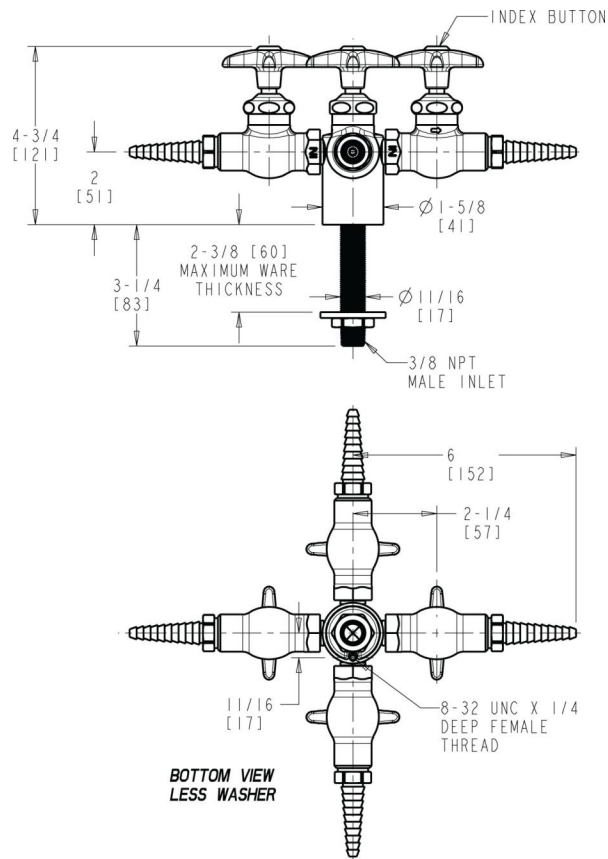

L Series Lab Fittings

LWV1-C14-40

Product Type

Deck-mounted laboratory turret with water valve

Features & Specifications

- Laboratory nozzle with 10 serrations for laboratory hose
- Vandal Proof 2-1/2" cross handle with button indexed 'HW'
- Slow compression Control-A-Flo operating cartridge, left-hand

Contractor _____

Submitted as Shown

Submitted with Variations

Date _____

Architect/Engineer Specification

Chicago Faucets No. LWV1-C14-40 Deck-mounted laboratory turret with water valve, polished chrome finish. Laboratory nozzle with 10 serrations for laboratory hose. Slow compression Control-A-Flo operating cartridge, left-hand turn. 2-1/2" cross handle, black nylon, with button indexed 'HW'.