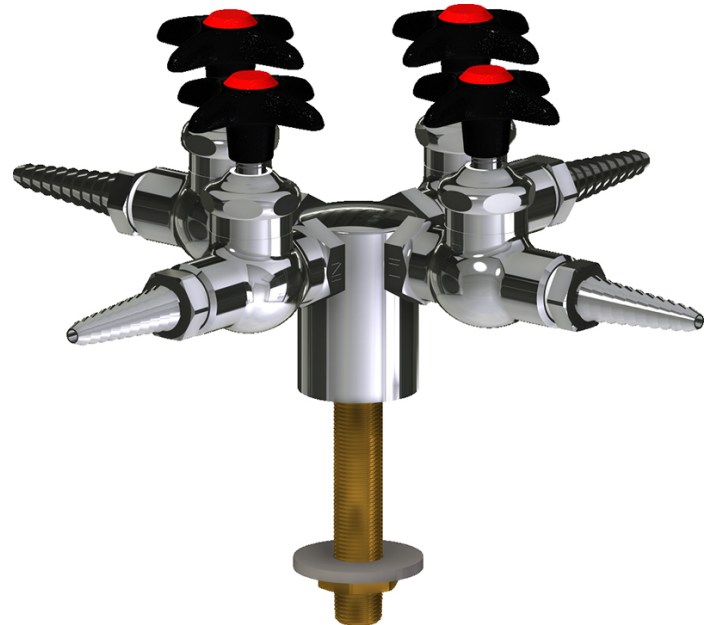

L Series Lab Fittings

LWV1-C14-40

Product Type

Deck-mounted laboratory turret with water valve

Features & Specifications

- Laboratory nozzle with 10 serrations for laboratory hose
- Vandal Proof 2-1/2" cross handle with button indexed 'HW'
- Slow compression Control-A-Flo operating cartridge, left-hand

Contractor _____

Submitted as Shown

Submitted with Variations

Date _____

Architect/Engineer Specification

Chicago Faucets No. LWV1-C14-40 Deck-mounted laboratory turret with water valve, polished chrome finish. Laboratory nozzle with 10 serrations for laboratory hose. Slow compression Control-A-Flo operating cartridge, left-hand turn. 2-1/2" cross handle, black nylon, with button indexed 'HW'.