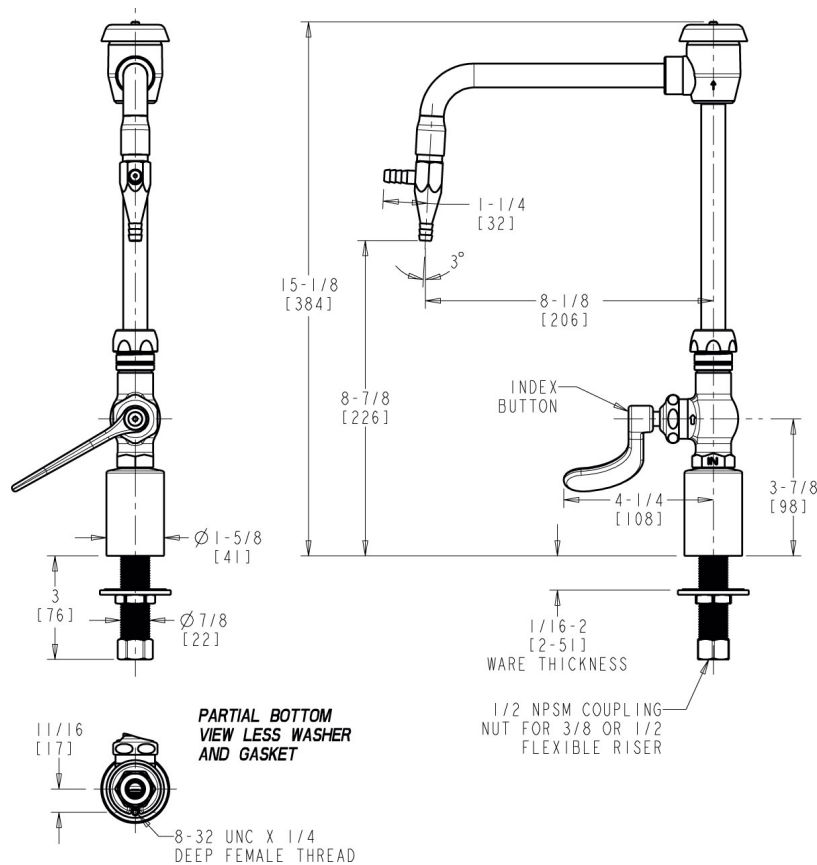

Engineer \_\_\_\_\_

Contractor \_\_\_\_\_

Submitted as Shown

Submitted with Variations

Date \_\_\_\_\_

**Architect/Engineer Specification**

Chicago Faucets No. LWS6-C35-F Deck-mounted single-inlet water faucet, polished chrome finish. Single-hole mount. 8" rigid/swing gooseneck spout with atmospheric vacuum breaker. Aspirator pump serrated outlet with vacuum inlet, 4 serrations for laboratory hose, and integral check valve. Quatum™ Control-A-Flo compression operating cartridge, left-hand turn. 4" wristblade handle.