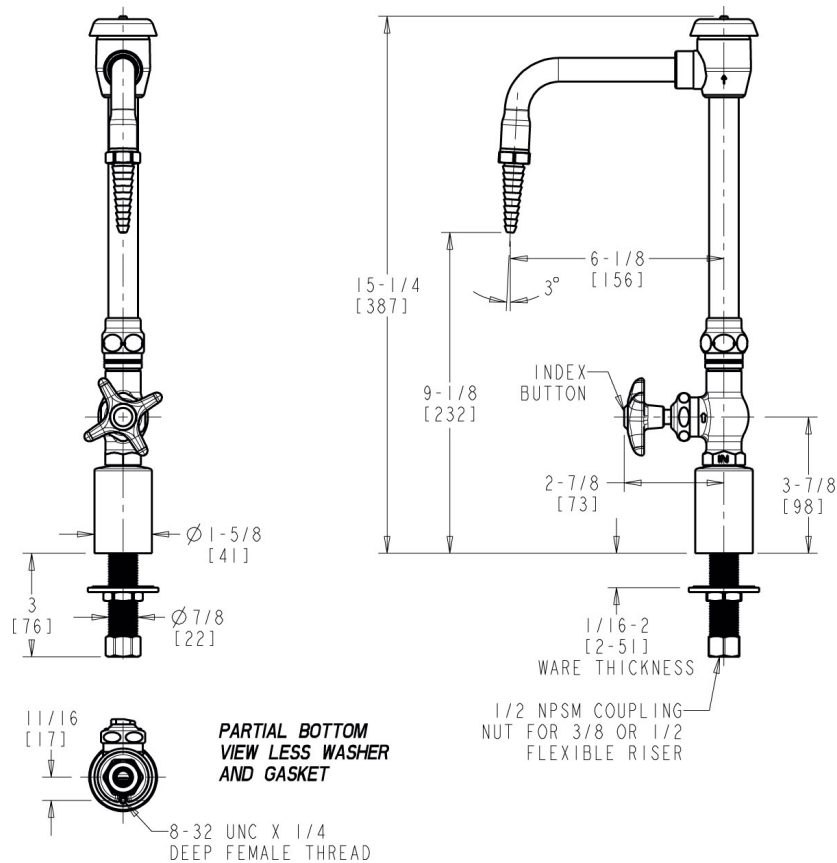

### Features & Specifications

---

- Single-hole
- 6" rigid gooseneck spout with atmospheric vacuum breaker
- Laboratory nozzle with 10 serrations for laboratory hose
- Vandal Proof 2-1/2" cross handle with button indexed 'HW'
- Quatern™ Control-A-Flo compression operating cartridge, left-hand

Engineer \_\_\_\_\_

Contractor \_\_\_\_\_

Submitted as Shown       Submitted with Variations

Date \_\_\_\_\_

**Architect/Engineer Specification**

Chicago Faucets No. LWS6-C14-G Deck-mounted single-inlet water faucet, polished chrome finish. Single-hole mount. 6" rigid gooseneck spout with atmospheric vacuum breaker. Laboratory nozzle with 10 serrations for laboratory hose. Quatern™ Control-A-Flo compression operating cartridge, left-hand turn. 2-1/2" cross handle, black nylon, with button indexed 'HW'.