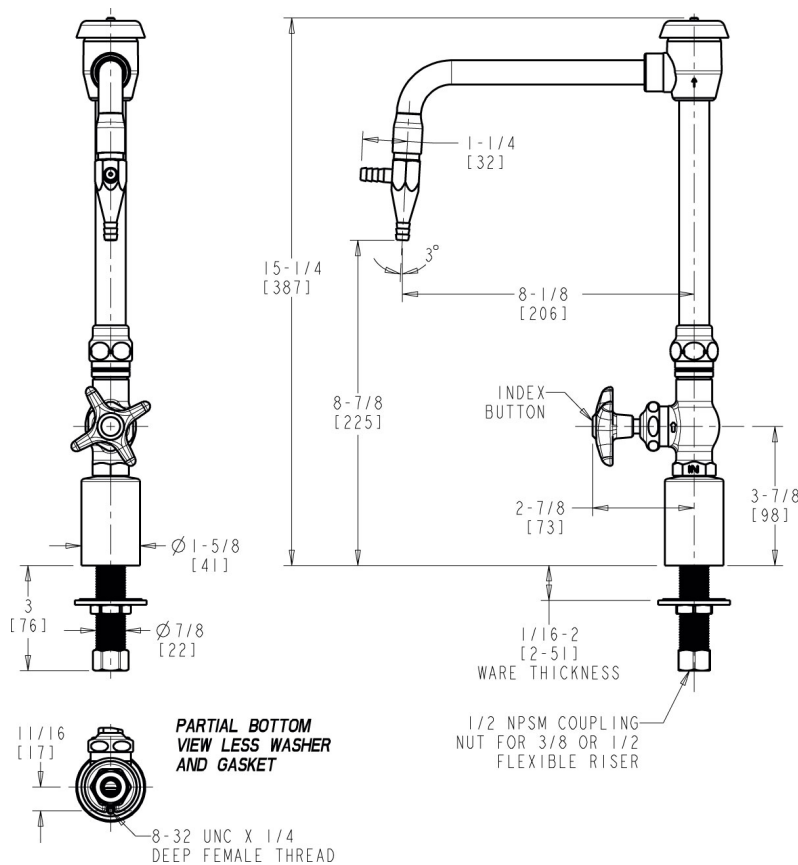

### Features & Specifications

---

- Single-hole
- 8" rigid gooseneck spout with atmospheric vacuum breaker
- Aspirator pump serrated outlet with vacuum inlet, 4 serrations for laboratory hose, and integral check valve
- Vandal Proof 2-1/2" cross handle with button indexed 'HW'
- Ceramic 1/4-turn operating cartridge, left-hand

Engineer \_\_\_\_\_

Contractor \_\_\_\_\_

Submitted as Shown       Submitted with Variations

Date \_\_\_\_\_

**Architect/Engineer Specification**

Chicago Faucets No. LWS6-B32-H Deck-mounted single-inlet water faucet, polished chrome finish. Single-hole mount. 8" rigid gooseneck spout with atmospheric vacuum breaker. Aspirator pump serrated outlet with vacuum inlet, 4 serrations for laboratory hose, and integral check valve. Ceramic quarter-turn operating cartridge, left-hand turn. 2-1/2" cross handle with button indexed 'HW'.