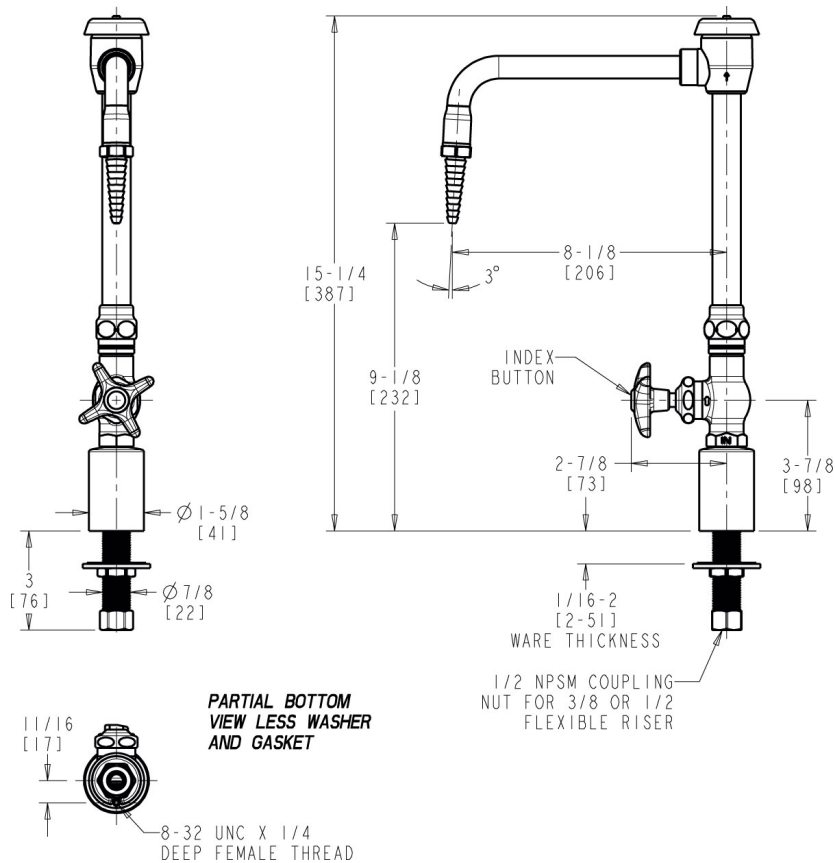

### Features & Specifications

---

- Single-hole
- 8" rigid gooseneck spout with atmospheric vacuum breaker
- Laboratory nozzle with 10 serrations for laboratory hose
- Vandal Proof 2-1/2" cross handle with button indexed 'HW'
- Ceramic 1/4-turn operating cartridge, left-hand

Engineer \_\_\_\_\_

Contractor \_\_\_\_\_

Submitted as Shown       Submitted with Variations

Date \_\_\_\_\_

**Architect/Engineer Specification**

Chicago Faucets No. LWS6-B14-H Deck-mounted single-inlet water faucet, polished chrome finish. Single-hole mount. 8" rigid gooseneck spout with atmospheric vacuum breaker. Laboratory nozzle with 10 serrations for laboratory hose. Ceramic quarter-turn operating cartridge, left-hand turn. 2-1/2" cross handle, black nylon, with button indexed 'HW'. 2-1/2" cross handle, black nylon, with button indexed 'HW'.