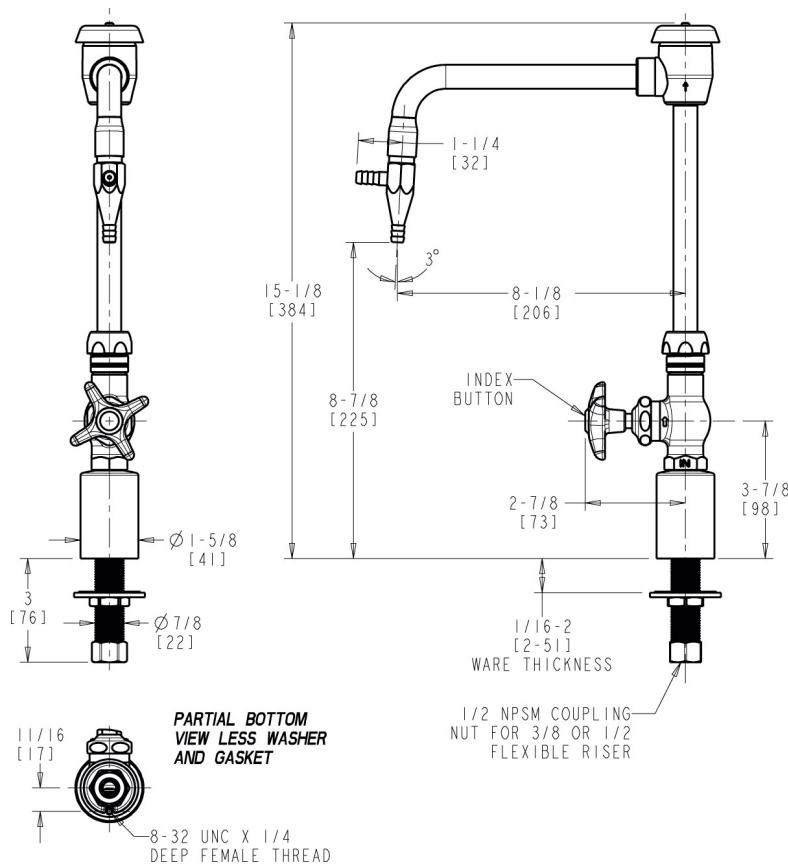

Engineer \_\_\_\_\_

Contractor \_\_\_\_\_

Submitted as Shown       Submitted with Variations

Date \_\_\_\_\_

**Architect/Engineer Specification**

Chicago Faucets No. LWS6-A33-F Deck-mounted single-inlet water faucet, polished chrome finish. Single-hole mount. 8" rigid/swing gooseneck spout with atmospheric vacuum breaker. Aspirator pump serrated outlet with vacuum inlet, 4 serrations for laboratory hose, and integral check valve. Slow compression operating cartridge, left-hand turn. 2-1/2" cross handle, black nylon, with button indexed 'CW'. 2-1/2" cross handle, black nylon, with button indexed 'CW'.