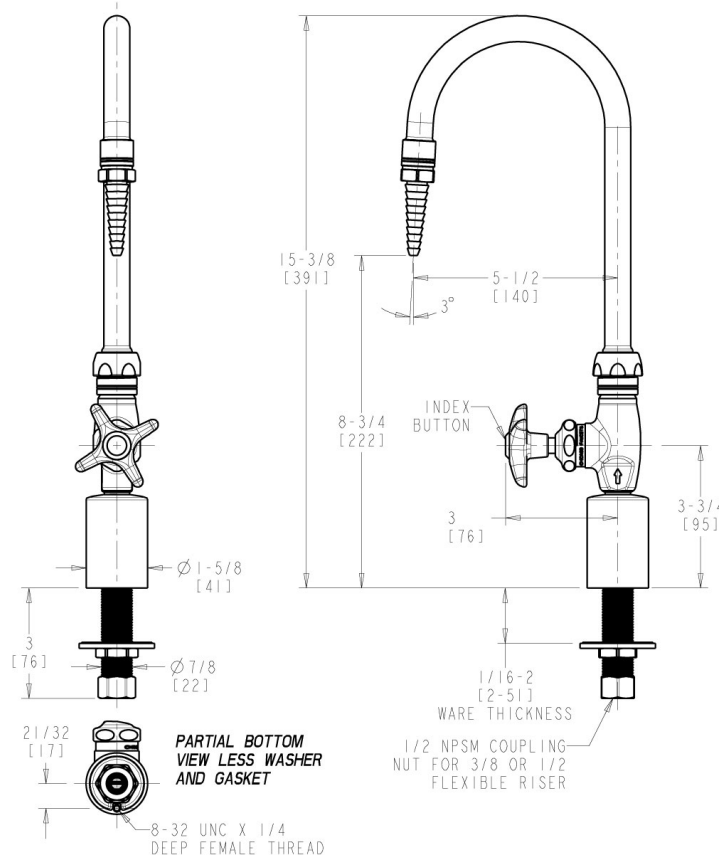

### Features & Specifications

---

- Single-hole
- 5-1/4" Rigid/swing gooseneck spout
- Laboratory nozzle with 10 serrations for laboratory hose
- Vandal Proof 2-1/2" Cross handle with button indexed 'CW'
- Slow compression operating cartridge, left-hand
- Complies with the requirements of the Buy American Act of 1933.

Engineer \_\_\_\_\_

Contractor \_\_\_\_\_

Submitted as Shown

Submitted with Variations

Date \_\_\_\_\_

2100 South Clearwater Drive  
Des Plaines, IL  
P: 847/803-5000  
F: 847/803-5454  
Technical: 800/TEC-TRUE  
www.chicagofaucets.com

**Architect/Engineer Specification**

Chicago Faucets No. LWS6-A11-A Deck-mounted single-inlet water faucet, polished chrome finish. Single-hole mount. 5-1/4" rigid/swing gooseneck spout. Laboratory nozzle with 10 serrations for laboratory hose. Slow compression operating cartridge, left-hand turn. 2-1/2" cross handle with button indexed 'CW'.