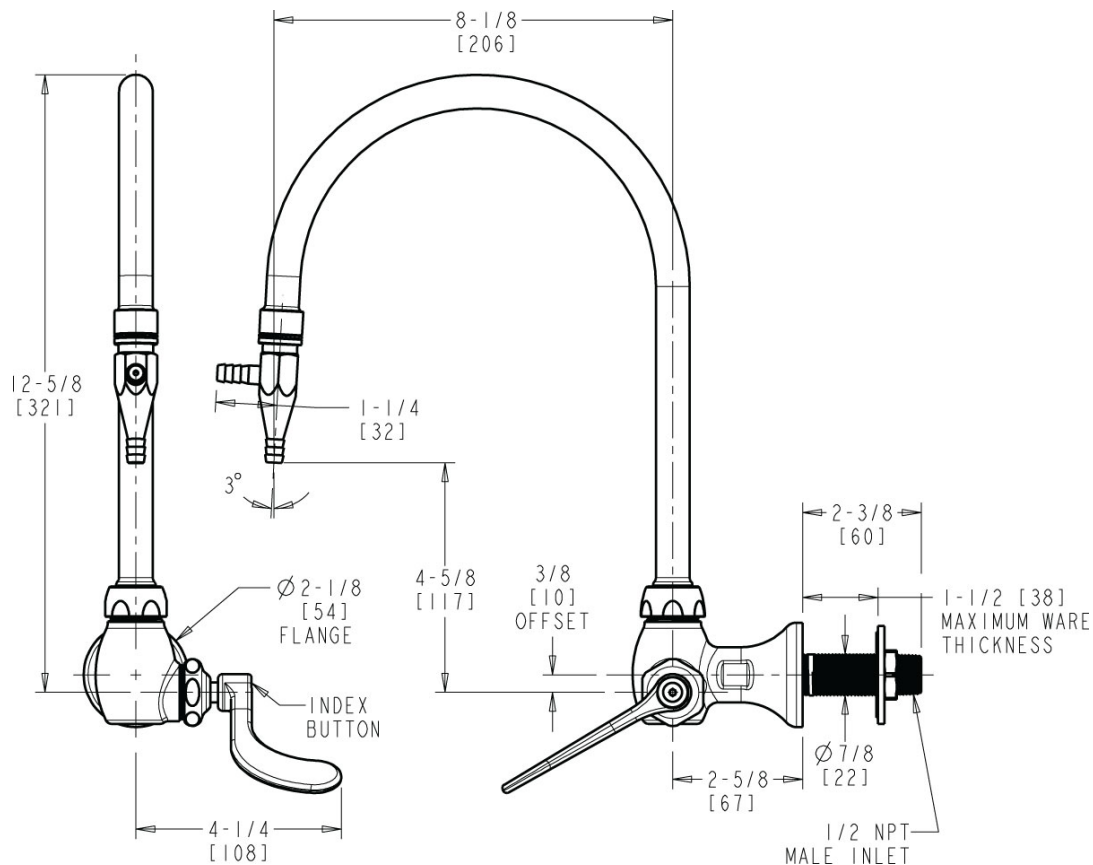

### Features & Specifications

---

- Handle includes color-coded index
- Single-hole
- 8" rigid/swing gooseneck spout
- Aspirator pump serrated outlet with vacuum inlet, 4 serrations for laboratory hose, and integral check valve
- Vandal Proof 4" wristblade handle
- Ceramic 1/4-turn operating cartridge, right-hand

## Architect/Engineer Specification

Chicago Faucets No. LWS5-B36-B Wall-mounted single-inlet water faucet, includes shank, polished chrome finish. Single-hole mount. 8" rigid/swing gooseneck spout. Aspirator pump serrated outlet with vacuum inlet, 4 serrations for laboratory hose, and integral check valve. Ceramic quarter-turn operating cartridge, right-hand turn. 4" wristblade handle.