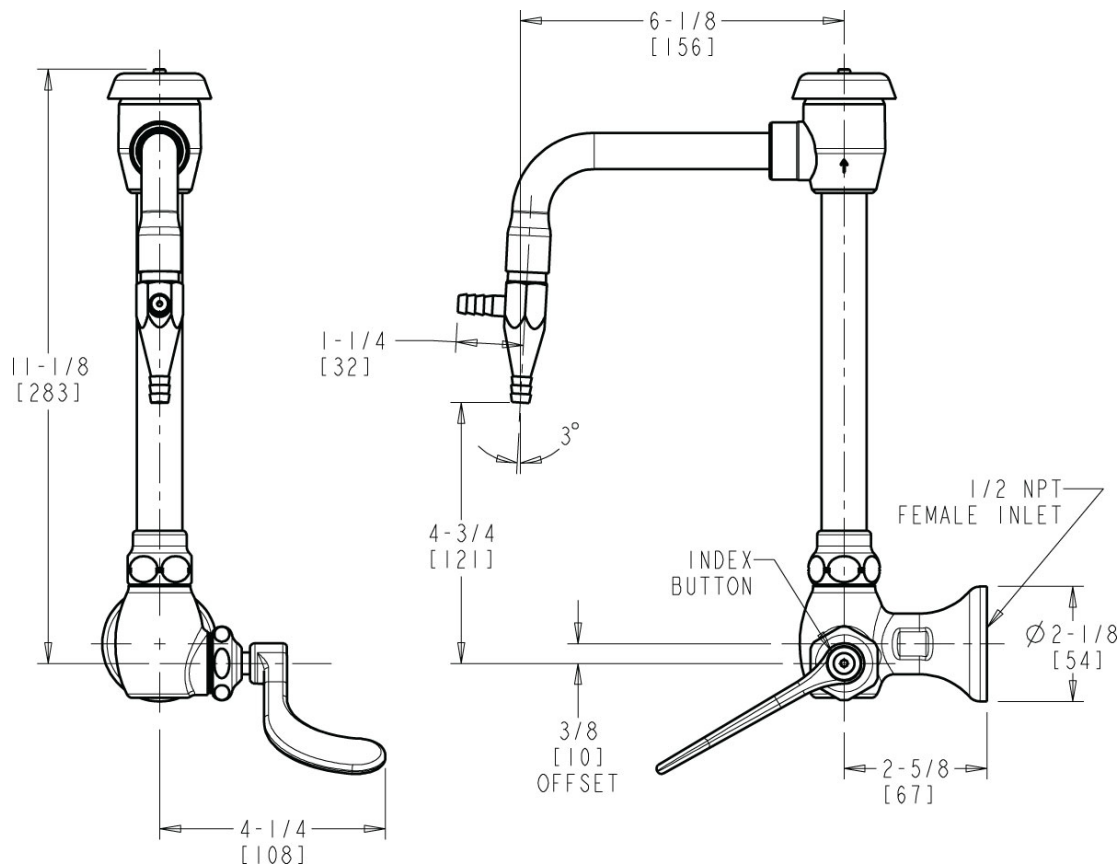

## Architect/Engineer Specification

Chicago Faucets No. LWS4-C36-G Wall-mounted single-inlet water faucet, polished chrome finish. Single-hole mount. 6" rigid gooseneck spout with atmospheric vacuum breaker. Aspirator pump serrated outlet with vacuum inlet, 4 serrations for laboratory hose, and integral check valve. Quatern™ Control-A-Flo compression operating cartridge, right-hand turn. 4" wristblade handle.