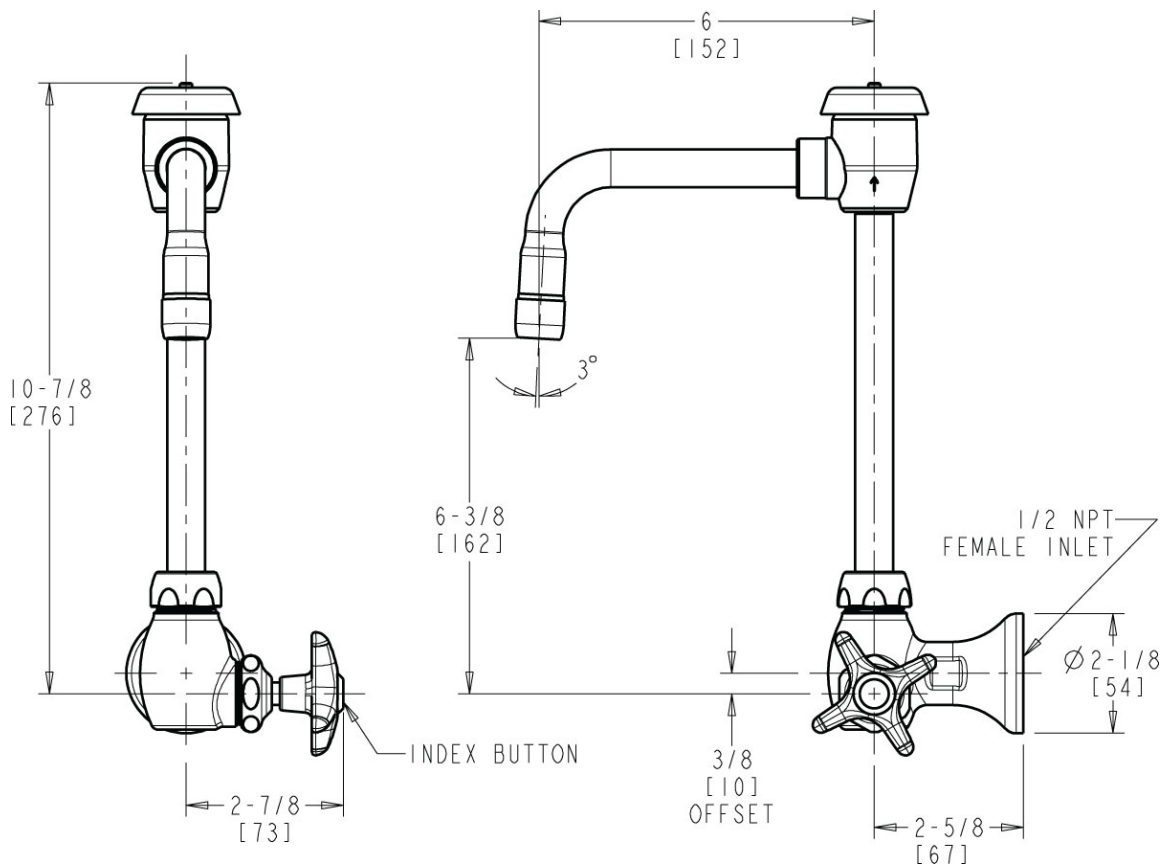

## Architect/Engineer Specification

Chicago Faucets No. LWS4-B23-E Wall-mounted single-inlet water faucet, polished chrome finish. Single-hole mount. 6" rigid/swing gooseneck spout with atmospheric vacuum breaker. Pressure compensating Softflo aerator with adapter, 2.2 GPM. Ceramic quarter-turn operating cartridge, left-hand turn. 2-1/2" cross handle, black nylon, with button indexed 'CW'.