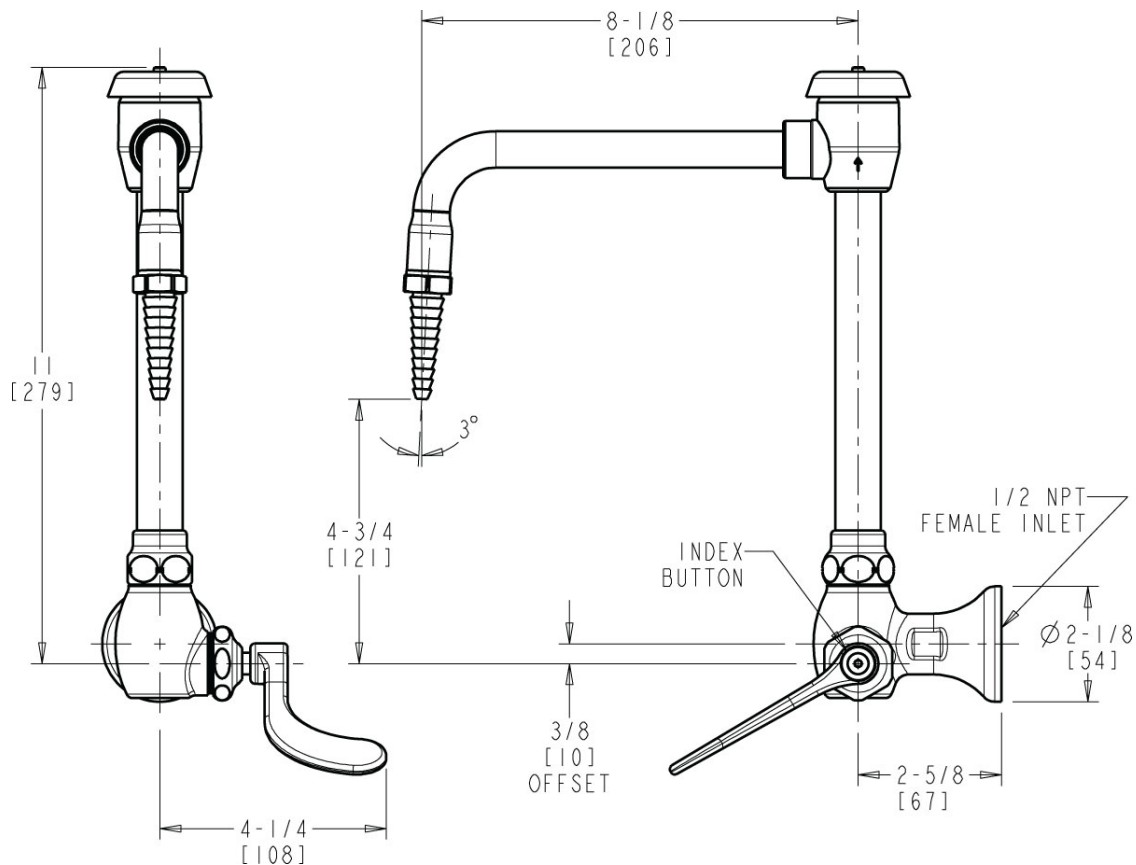

## Architect/Engineer Specification

Chicago Faucets No. LWS4-B16-H Wall-mounted single-inlet water faucet, polished chrome finish. Single-hole mount. 8" rigid gooseneck spout with atmospheric vacuum breaker. Laboratory nozzle with 10 serrations for laboratory hose. Ceramic quarter-turn operating cartridge, right-hand turn. 4" wristblade handle.