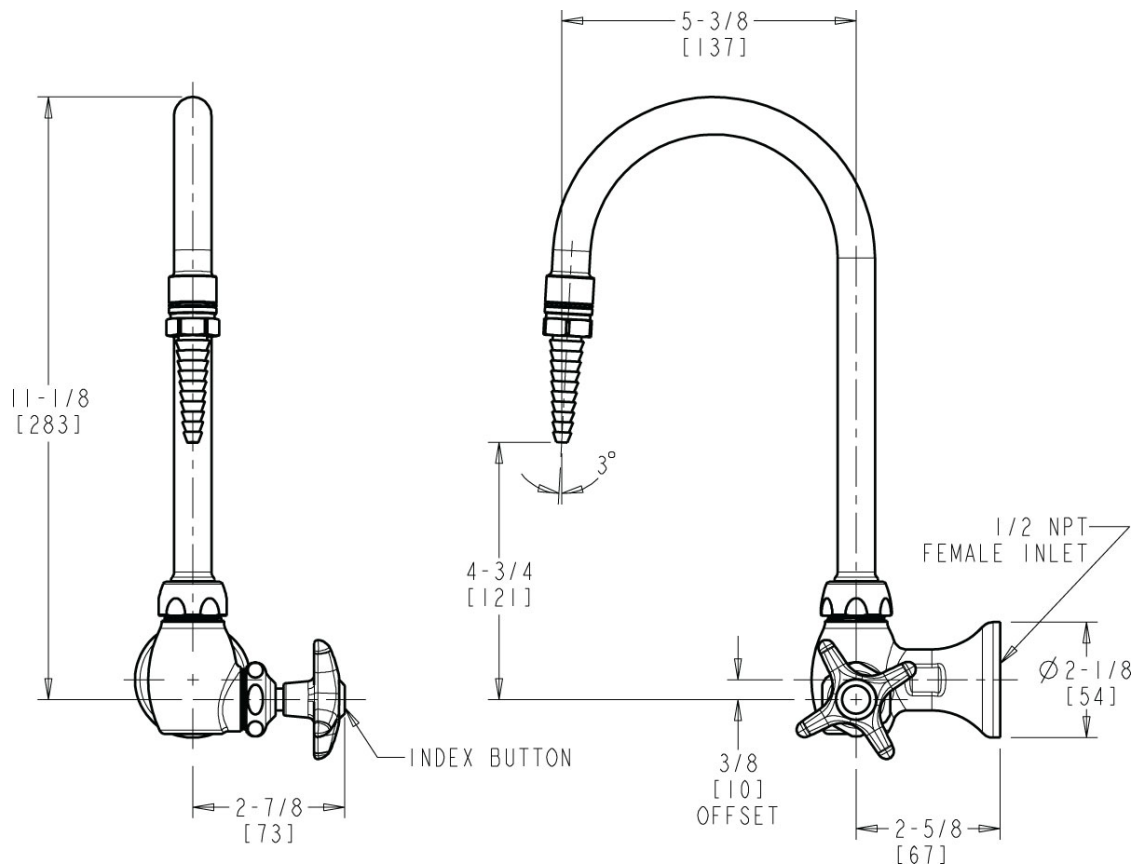

### Features & Specifications

---

- Single-hole
- 5-1/4" rigid/swing gooseneck spout
- Laboratory nozzle with 10 serrations for laboratory hose
- Vandal Proof 2-1/2" cross handle with button indexed 'CW'
- Slow compression operating cartridge, left-hand
- Complies with the requirements of the Buy American Act of 1933.

Engineer \_\_\_\_\_

Contractor \_\_\_\_\_

Submitted as Shown

Submitted with Variations

Date \_\_\_\_\_

**Architect/Engineer Specification**

Chicago Faucets No. LWS4-A11-A Wall-mounted single-inlet water faucet, polished chrome finish. Single-hole mount. 5-1/4" rigid/swing gooseneck spout. Laboratory nozzle with 10 serrations for laboratory hose. Slow compression operating cartridge, left-hand turn. 2-1/2" cross handle with button indexed 'CW'.