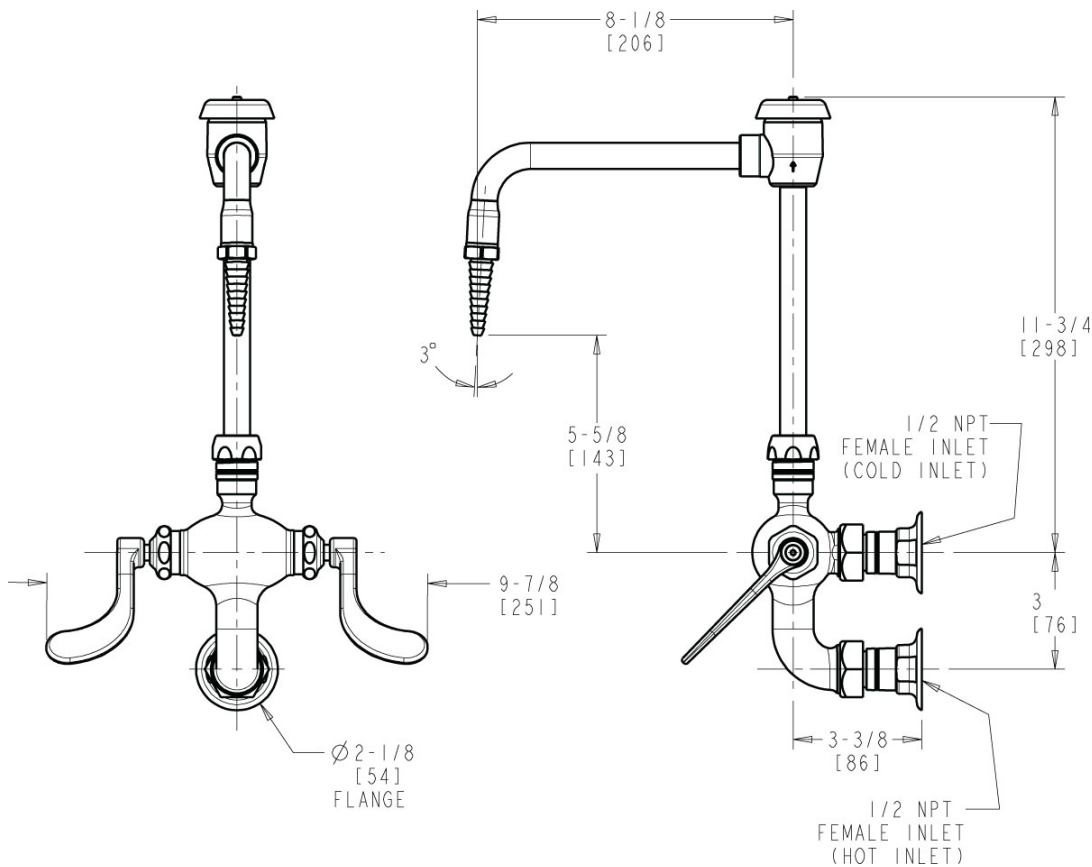

### Product Type

---

Wall-mounted dual-inlet water faucet with vertical centers

### Features & Specifications

---

- Handles include color-coded index
- 3" vertical centers
- 8" rigid/swing gooseneck spout with atmospheric vacuum breaker
- Laboratory nozzle with 10 serrations for laboratory hose
- Vandal Proof 4" wristblade handle
- Ceramic 1/4-turn operating cartridge, left-hand
- Ceramic 1/4-turn operating cartridge, right-hand
- Straight inlet arm for 65 and 225 Series fittings

Engineer \_\_\_\_\_

Contractor \_\_\_\_\_

Submitted as Shown

Submitted with Variations

Date \_\_\_\_\_

**Architect/Engineer Specification**

Chicago Faucets No. LWM6-B13-F Wall-mounted dual-inlet water faucet with vertical centers, polished chrome finish. 3" vertical centers. Straight inlet arm. 8" rigid/swing gooseneck spout with atmospheric vacuum breaker. Laboratory nozzle with 10 serrations for laboratory hose. Ceramic quarter-turn operating cartridges. 4" wristblade handles.