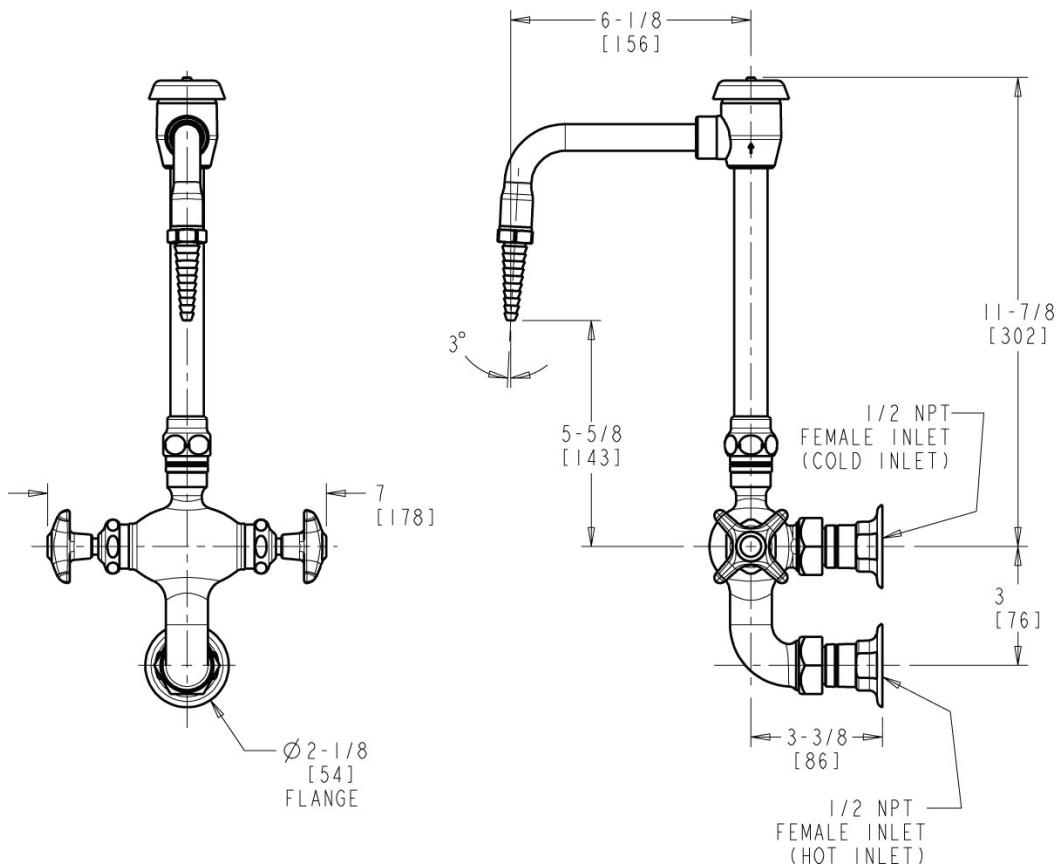

### Product Type

---

Wall-mounted dual-inlet water faucet with vertical centers

### Features & Specifications

---

- 3" vertical centers
- 6" rigid gooseneck spout with atmospheric vacuum breaker
- Laboratory nozzle with 10 serrations for laboratory hose
- Vandal Proof 2-1/2" cross handle with index button
- Slow compression operating cartridge, left-hand
- Slow compression operating cartridge, right-hand
- Straight inlet arm for 65 and 225 Series fittings

Engineer \_\_\_\_\_

Contractor \_\_\_\_\_

Submitted as Shown

Submitted with Variations

Date \_\_\_\_\_

**Architect/Engineer Specification**

Chicago Faucets No. LWM6-A12-G Wall-mounted dual-inlet water faucet with vertical centers, polished chrome finish. 3" vertical centers. Straight inlet arm. 6" rigid gooseneck spout with atmospheric vacuum breaker. Laboratory nozzle with 10 serrations for laboratory hose. Slow compression operating cartridges. 2-1/2" cross handles, black nylon, with index buttons.