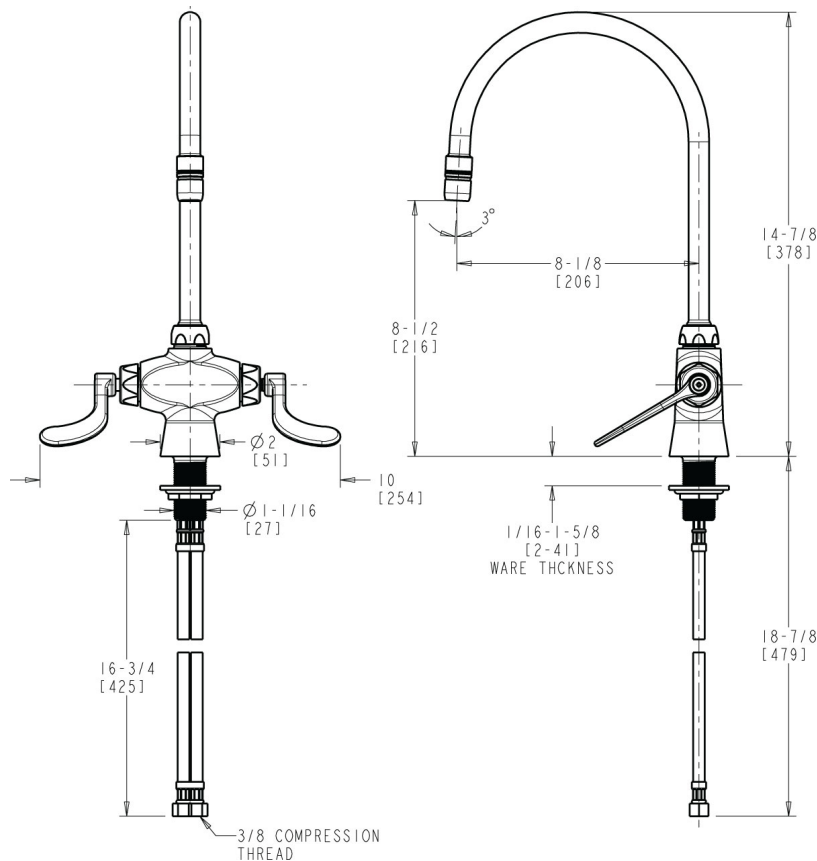

L Series Lab Fittings

LWM1-C23-B

Product Type

Deck-mounted, dual-inlet water faucet, single-hole mounting

Features & Specifications

- Handles include color-coded index
- Single-hole
- 8" rigid/swing gooseneck spout
- Pressure compensating Softflo aerator with adapter 2.2 GPM
- Vandal Proof 4" wristblade handle
- Quatern™ Control-A-Flo compression operating cartridge, left-hand
- Quatern™ Control-A-Flo compression operating cartridge, right-hand
- Complies with the requirements of the Buy American Act of 1933.

Contractor _____

Submitted as Shown

Submitted with Variations

Date _____

Architect/Engineer Specification

Chicago Faucets No. LWM1-C23-B Deck-mounted, dual-inlet water faucet, single-hole mounting, polished chrome finish. Single-hole mount. 8" rigid/swing gooseneck spout. Pressure compensating Softflo aerator with adapter, 2.2 GPM. Quatern™ Control-A-Flo compression operating cartridges. 4" wristblade handles.