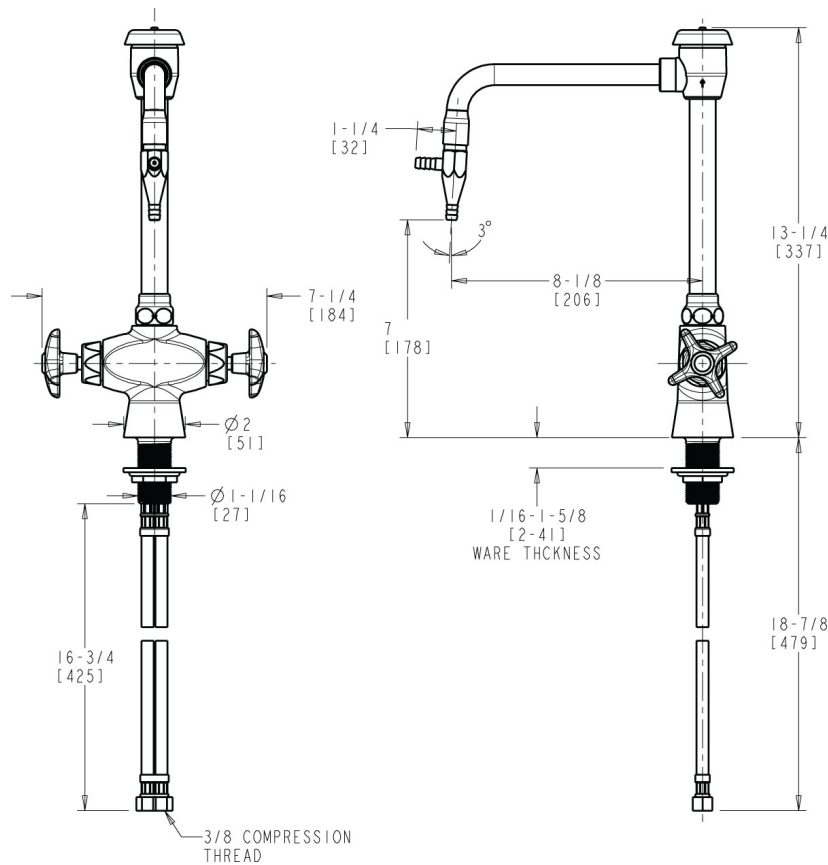

### Product Type

---

Deck-mounted, dual-inlet water faucet, single-hole mounting

### Features & Specifications

---

- Single-hole
- 8" rigid gooseneck spout with atmospheric vacuum breaker
- Aspirator pump serrated outlet with vacuum inlet, 4 serrations for laboratory hose, and integral check valve
- Vandal Proof 2-1/2" cross handle with index button
- Ceramic 1/4-turn operating cartridge, left-hand
- Ceramic 1/4-turn operating cartridge, right-hand

Engineer \_\_\_\_\_

Contractor \_\_\_\_\_

Submitted as Shown       Submitted with Variations

Date \_\_\_\_\_

**Architect/Engineer Specification**

Chicago Faucets No. LWM1-B31-H Deck-mounted, dual-inlet water faucet, single-hole mounting, polished chrome finish. Single-hole mount. 8" rigid gooseneck spout with atmospheric vacuum breaker. Aspirator pump serrated outlet with vacuum inlet, 4 serrations for laboratory hose, and integral check valve. Ceramic quarter-turn operating cartridges. 2-1/2" cross handles with index buttons.