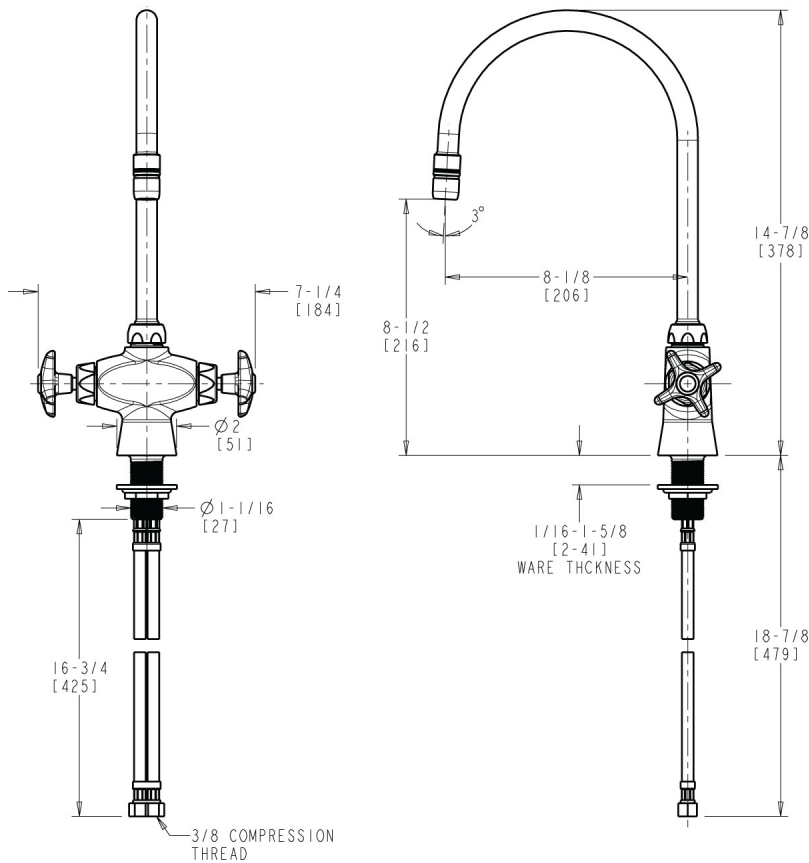

### Product Type

---

Deck-mounted, dual-inlet water faucet, single-hole mounting

Engineer \_\_\_\_\_

Contractor \_\_\_\_\_

Submitted as Shown       Submitted with Variations

Date \_\_\_\_\_

**Architect/Engineer Specification**

Chicago Faucets No. LWM1-B22-B Deck-mounted, dual-inlet water faucet, single-hole mounting, polished chrome finish. Single-hole mount. 8" rigid/swing gooseneck spout. Pressure compensating Softflo aerator with adapter, 2.2 GPM. Ceramic quarter-turn operating cartridges. 2-1/2" cross handles, black nylon, with index buttons.