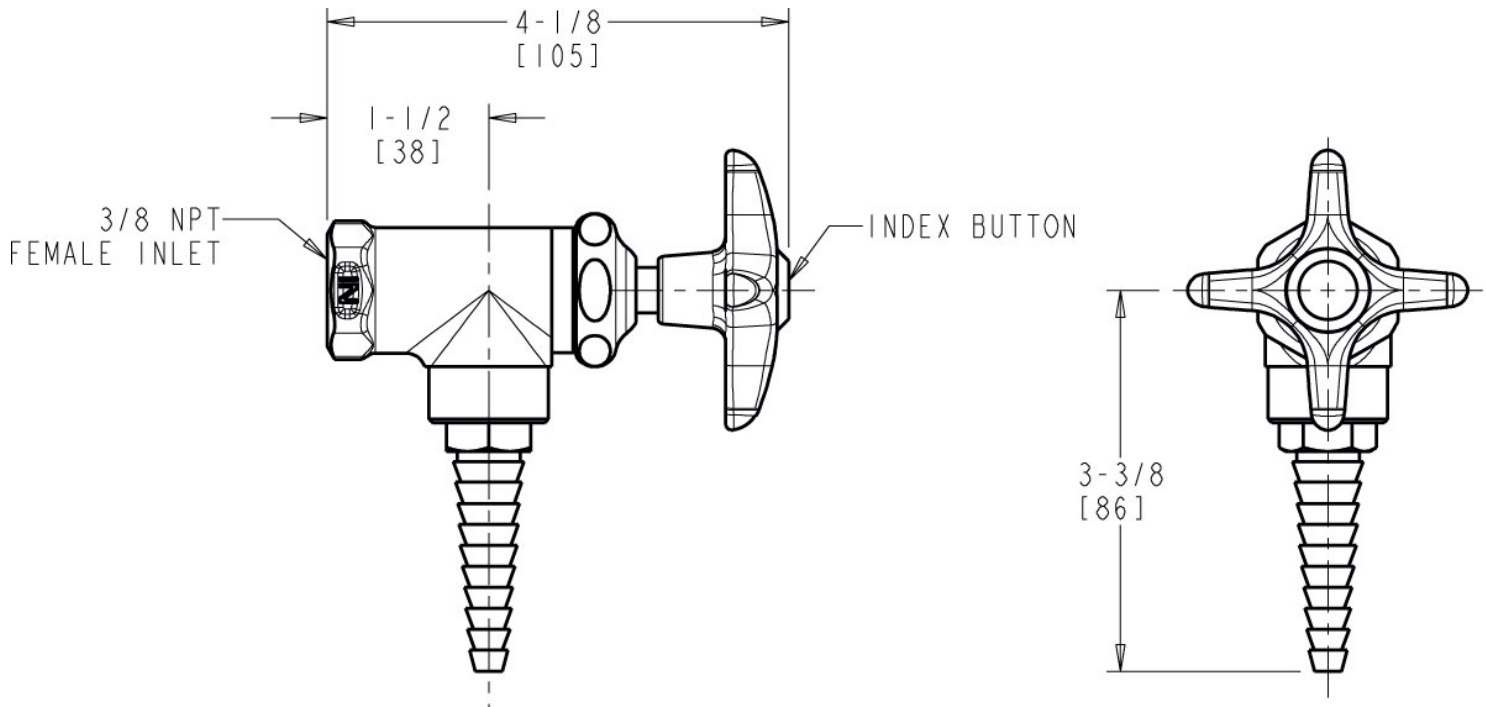

Submitted as Shown

Submitted with Variations

Date _____

Architect/Engineer Specification

Chicago Faucets No. LSV2-A11 Single steam valve for wall or turret mount, polished chrome finish. Laboratory nozzle with 10 serrations for laboratory hose. Slow compression operating steam cartridge, left-hand turn. 2-1/2" cross handle, black nylon. Laboratory index button, black with white letters, STM (Steam).