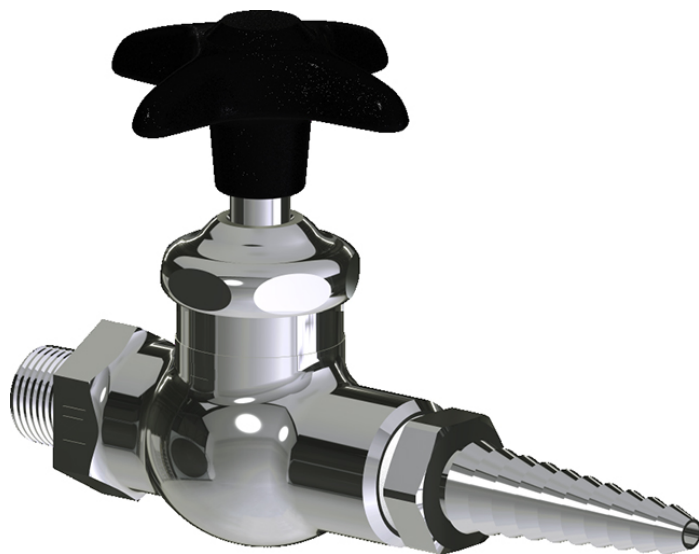

L Series Lab Fittings LSV1-A11

Product Type

Single steam valve for wall or turret mount

Features & Specifications

- Laboratory nozzle with 10 serrations for laboratory hose
- Vandal Proof 2-1/2" cross handle
- Slow compression operating steam cartridge, left-hand

Submitted as Shown Submitted with Variations

Date _____

Architect/Engineer Specification

Chicago Faucets No. LSV1-A11 Single steam valve for wall or turret mount, polished chrome finish. Laboratory nozzle with 10 serrations for laboratory hose. Slow compression operating steam cartridge, left-hand turn. 2-1/2" cross handle, black nylon. Laboratory index button, black with white letters, STM (Steam).