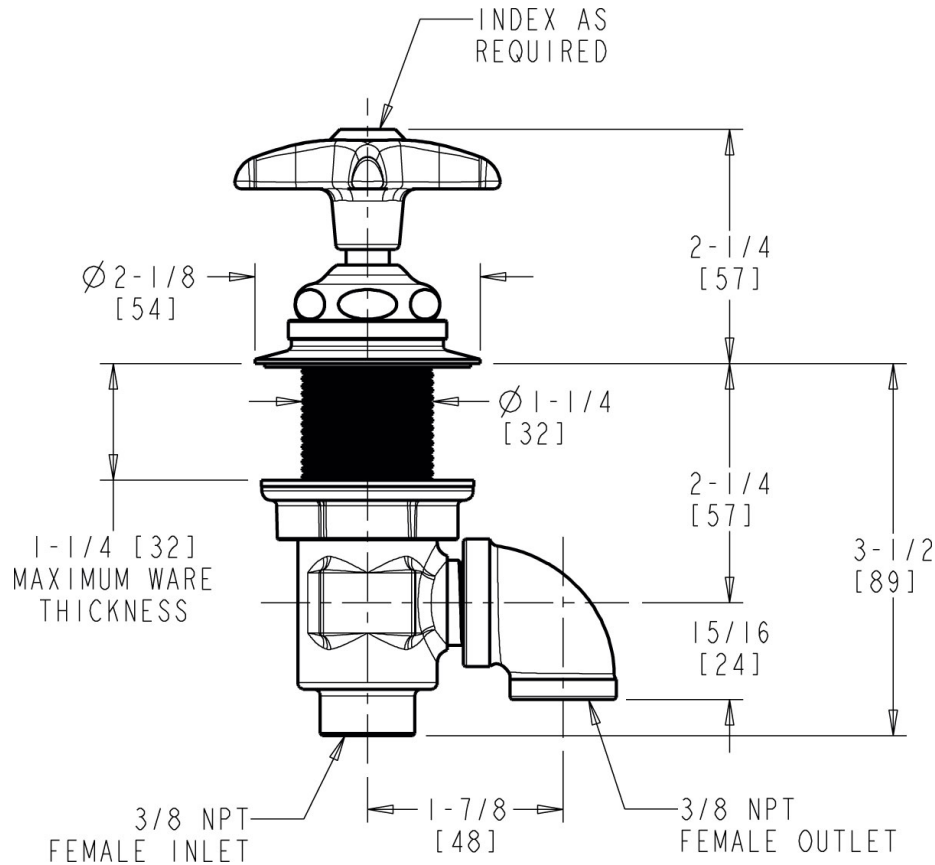

L Series Lab Fittings

LRV-W4-A2A

Product Type

Concealed valve for straight mount panels

Features & Specifications

- Vandal Proof 2-1/2" cross handle
- Slow compression operating cartridge, left-hand

Performance Specification

Submitted as Shown Submitted with Variations

Date _____

Architect/Engineer Specification

Chicago Faucets No. LRV-W4-A2A Concealed valve for straight mount panels, polished chrome finish. Slow compression operating cartridge, left-hand turn. 2-1/2" cross handle, black nylon. Laboratory index button, dark green with white letters, CW (Cold Water).