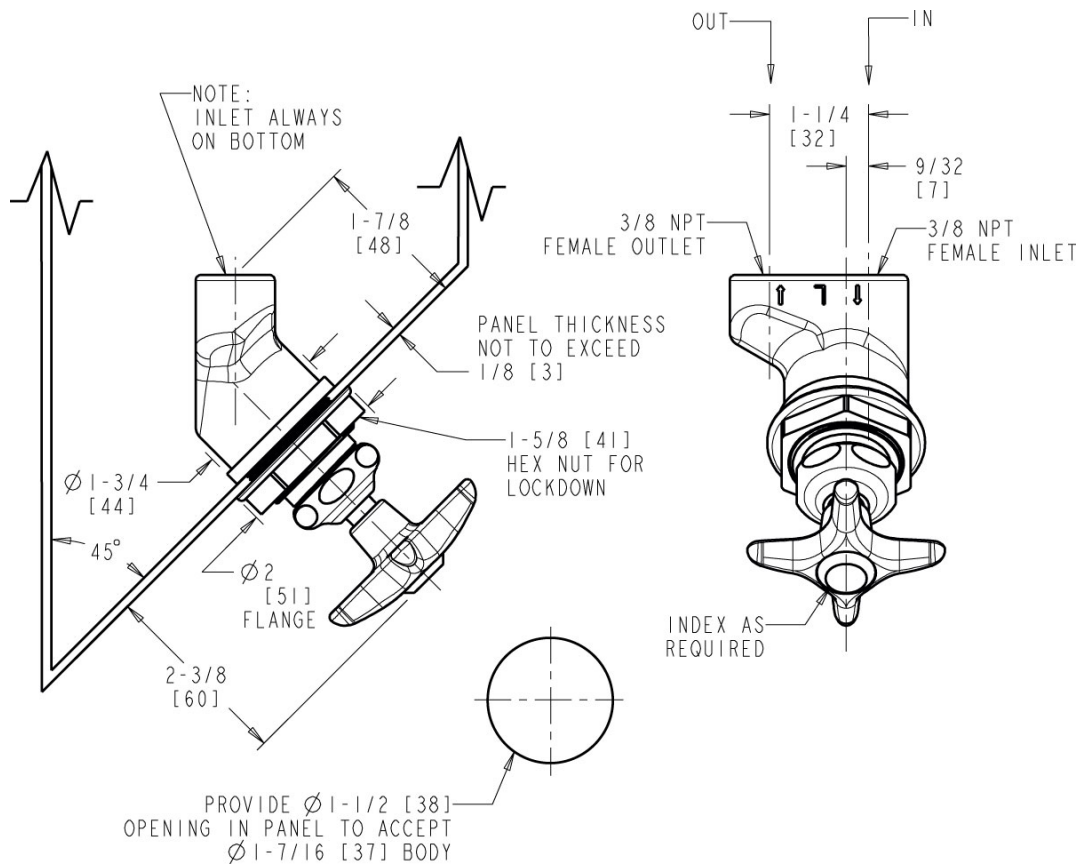

L Series Lab Fittings

LRV-W2-A2A

Product Type

Concealed valve, left-hand for 45° angle panels

Features & Specifications

- Vandal Proof 2-1/2" cross handle
- Slow compression operating cartridge, left-hand

Performance Specification

Submitted as Shown Submitted with Variations

Date _____

Architect/Engineer Specification

Chicago Faucets No. LRV-W2-A2A Concealed valve, left-hand for 45° angle panels, polished chrome finish. Slow compression operating cartridge, left-hand turn. 2-1/2" cross handle, black nylon. Laboratory index button, dark green with white letters, CW (Cold Water).