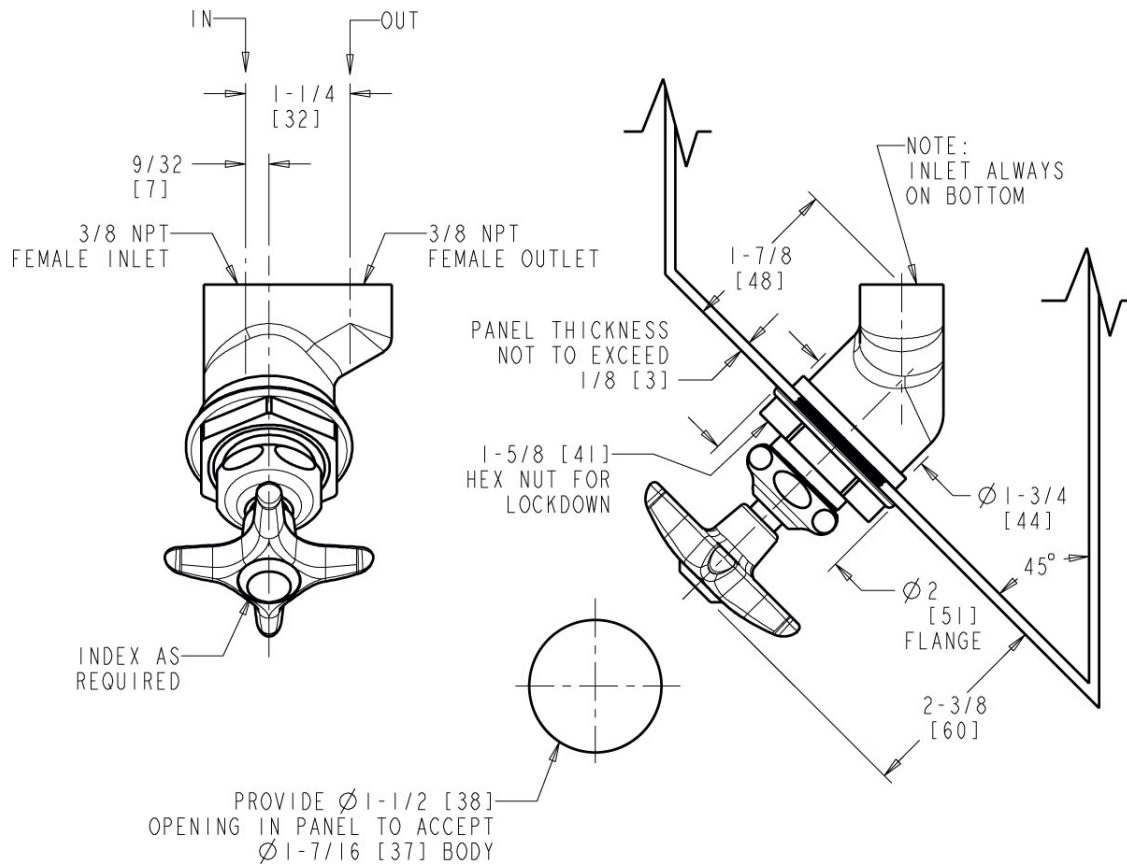

L Series Lab Fittings

LRV-W1-A2A

Product Type

Concealed valve, right-hand for 45° angle panels

Features & Specifications

- Vandal Proof 2-1/2" cross handle
- Slow compression operating cartridge, left-hand

Contractor _____

Submitted as Shown Submitted with Variations

Date _____

Architect/Engineer Specification

Chicago Faucets No. LRV-W1-A2A Concealed valve, right-hand for 45° angle panels, polished chrome finish. Slow compression operating cartridge, left-hand turn. 2-1/2" cross handle, black nylon. Laboratory index button, dark green with white letters, CW (Cold Water).