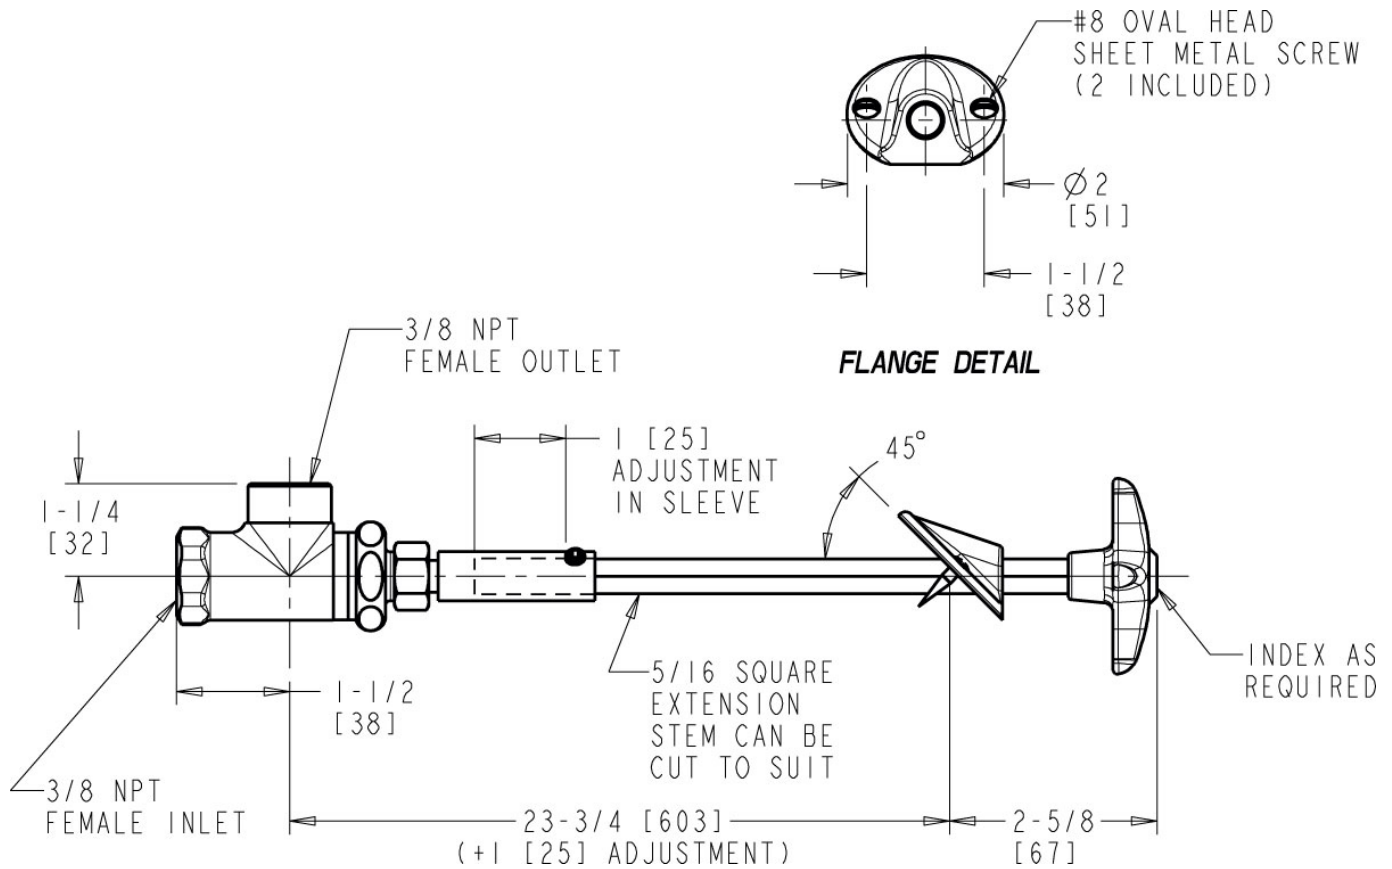

L Series Lab Fittings

LRV-N6-A2L

Product Type

Remote valve for 45° angle panels

Features & Specifications

- Vandal Proof 2-1/2" cross handle
- Needle valve compression operating cartridge, left-hand

Performance Specification

Architect/Engineer Specification

Chicago Faucets No. LRV-N6-A2L Remote valve for 45° angle panels, polished chrome finish. Needle valve compression operating cartridge, left-hand turn. 2-1/2" cross handle, black nylon. Laboratory index button, light blue with black letters, CH4 (Methane).