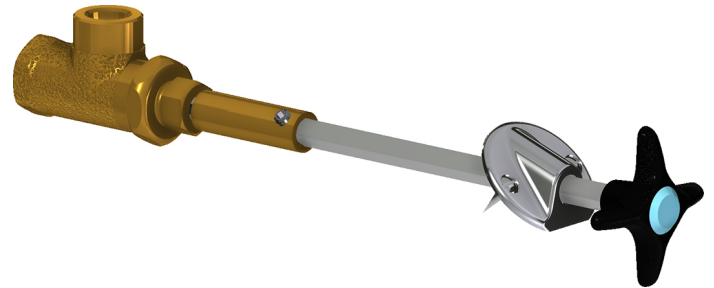

L Series Lab Fittings

LRV-N6-A2L

Product Type

Remote valve for 45° angle panels

Features & Specifications

- Vandal Proof 2-1/2" cross handle
- Needle valve compression operating cartridge, left-hand

Performance Specification

Architect/Engineer Specification

Chicago Faucets No. LRV-N6-A2L Remote valve for 45° angle panels, polished chrome finish. Needle valve compression operating cartridge, left-hand turn. 2-1/2" cross handle, black nylon. Laboratory index button, light blue with black letters, CH4 (Methane).