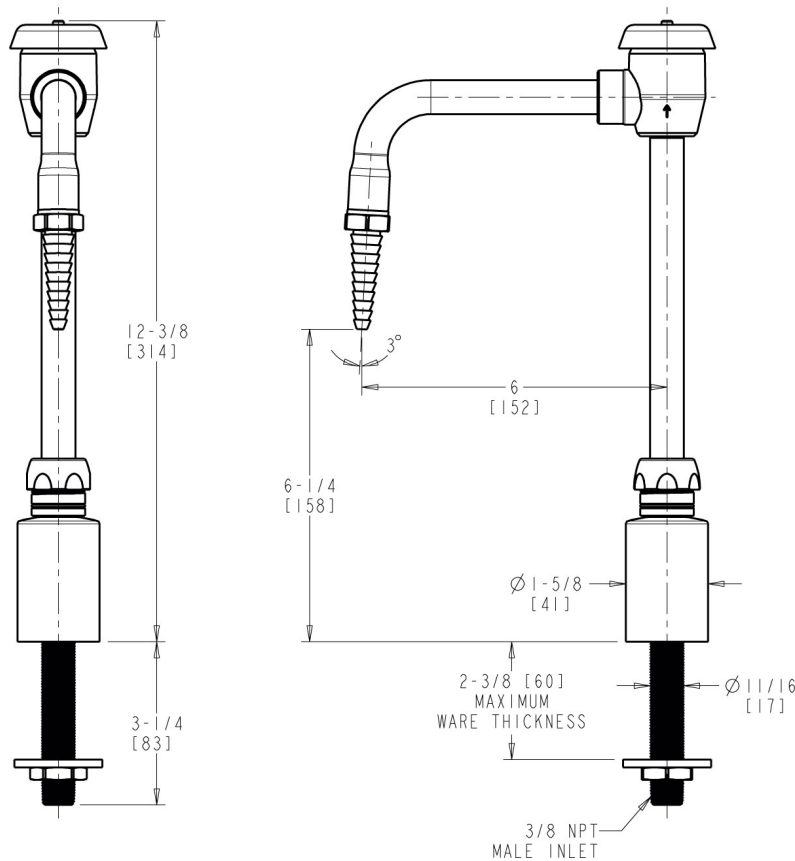

L Series Lab Fittings

LRS-E21

Product Type

Deck-mounted remote spout

Features & Specifications

- Single-hole
- 6" rigid/swing gooseneck spout with atmospheric vacuum breaker

Performance Specification

- Rated Operating Pressure: Water: 20-125 PSI max.
- Rated Operating Temperature: 40-140°F

Engineer _____

Contractor _____

Submitted as Shown Submitted with Variations

Date _____

Architect/Engineer Specification

Chicago Faucets No. LRS-E21 Deck-mounted remote turret, Chrome finish. 6" rigid/swing gooseneck spout with atmospheric vacuum breaker and serrated laboratory nozzle.