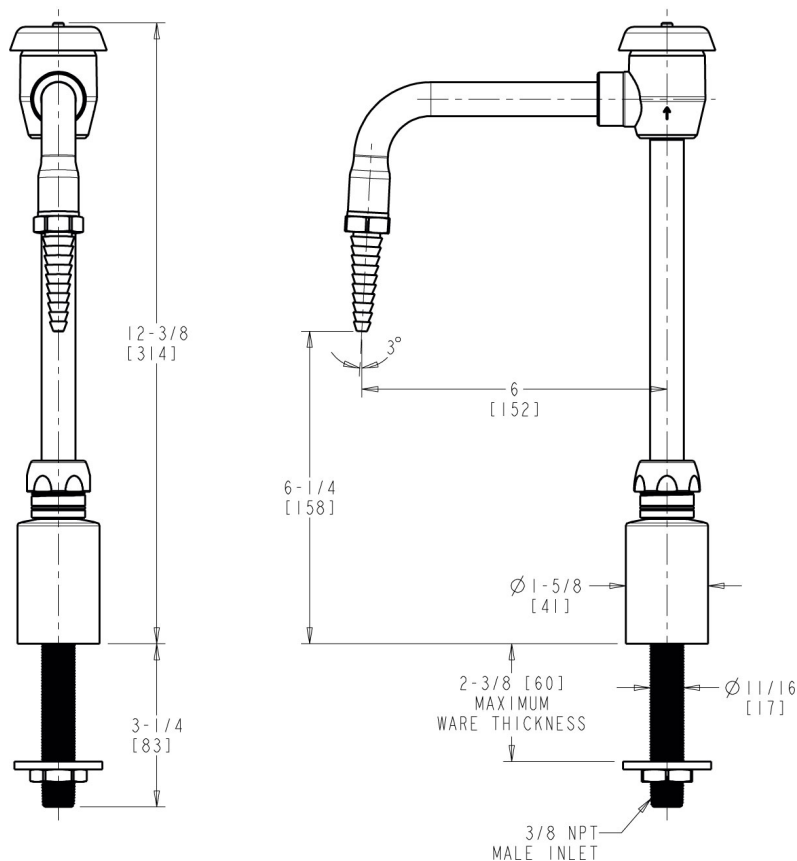

L Series Lab Fittings

LRS-E21-LGR

Product Type

Deck-mounted remote turret

Features & Specifications

- 6" rigid/swing gooseneck spout with atmospheric vacuum breaker

Performance Specification

Warranty

Engineer _____

Contractor _____

Submitted as Shown Submitted with Variations

Date _____

Architect/Engineer Specification

Chicago Faucets No. LRS-E21-LGR Deck-mounted remote turret, Light green finish. 6" rigid/swing gooseneck spout with atmospheric vacuum breaker and serrated laboratory nozzle.