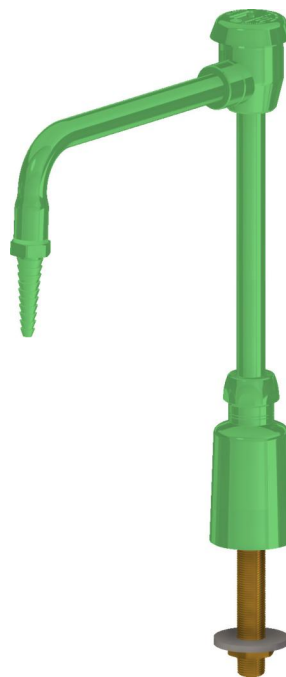

L Series Lab Fittings

LRS-E21-LGR

Product Type

Deck-mounted remote turret

Features & Specifications

- 6" rigid/swing gooseneck spout with atmospheric vacuum breaker

Performance Specification

Warranty

Engineer _____

Contractor _____

Submitted as Shown Submitted with Variations

Date _____

Architect/Engineer Specification

Chicago Faucets No. LRS-E21-LGR Deck-mounted remote turret, Light green finish. 6" rigid/swing gooseneck spout with atmospheric vacuum breaker and serrated laboratory nozzle.