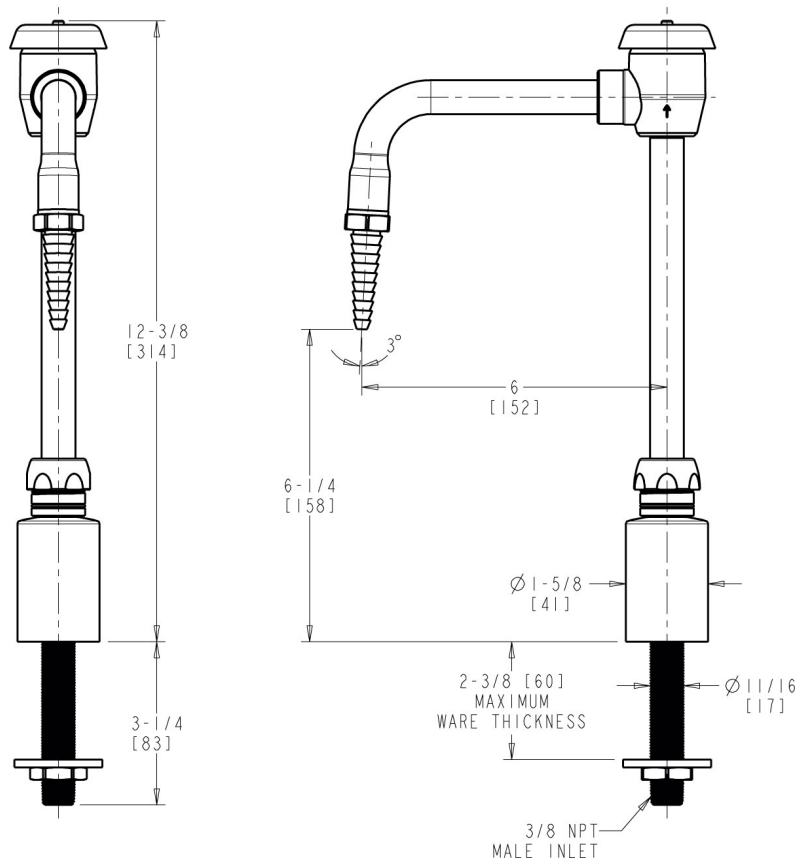

L Series Lab Fittings

LRS-E21-LBL

Product Type

Deck-mounted remote spout

Features & Specifications

- Single-hole
- 6" rigid/swing gooseneck spout with atmospheric vacuum breaker

Performance Specification

- Rated Operating Pressure: Water: 20-125 PSI max.
- Rated Operating Temperature: 40-140°F

Engineer _____

Contractor _____

Submitted as Shown Submitted with Variations

Date _____

Architect/Engineer Specification

Chicago Faucets No. LRS-E21-LBL Deck-mounted remote turret, Light blue finish. 6" rigid/swing gooseneck spout with atmospheric vacuum breaker and serrated laboratory nozzle.