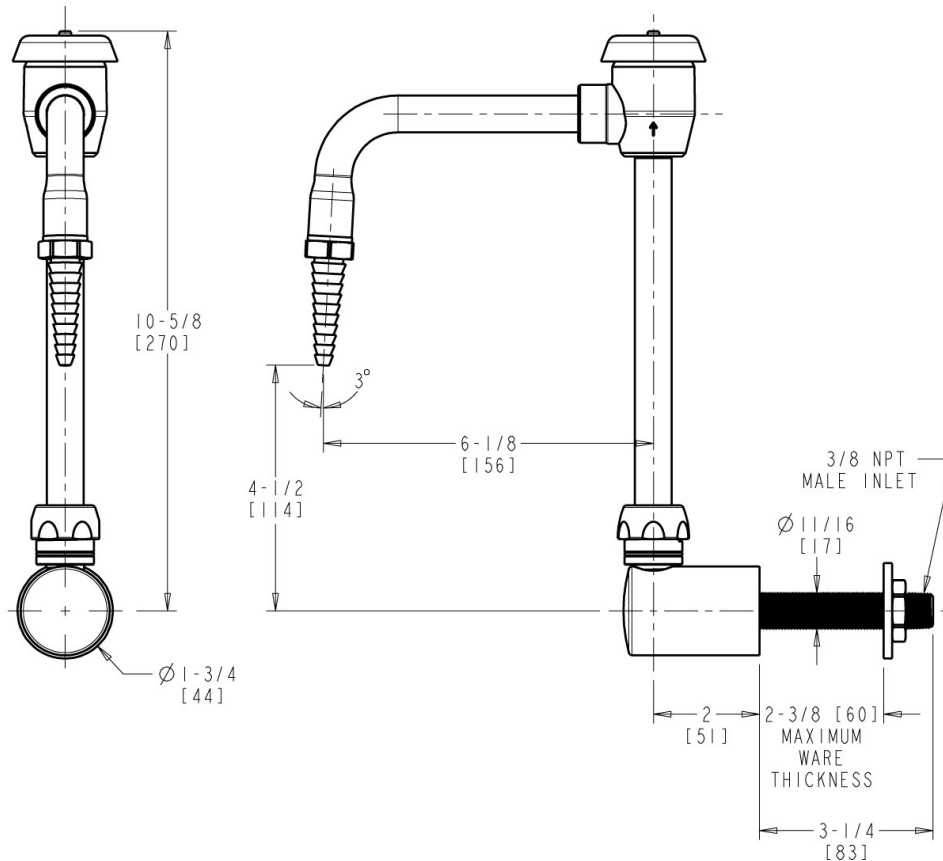

Contractor \_\_\_\_\_

Submitted as Shown       Submitted with Variations

Date \_\_\_\_\_

**Architect/Engineer Specification**

Chicago Faucets No. LRS-D21-YEL Wall- or deck-mounted remote turret, Yellow finish. 6" rigid/swing gooseneck spout with atmospheric vacuum breaker and serrated laboratory nozzle.