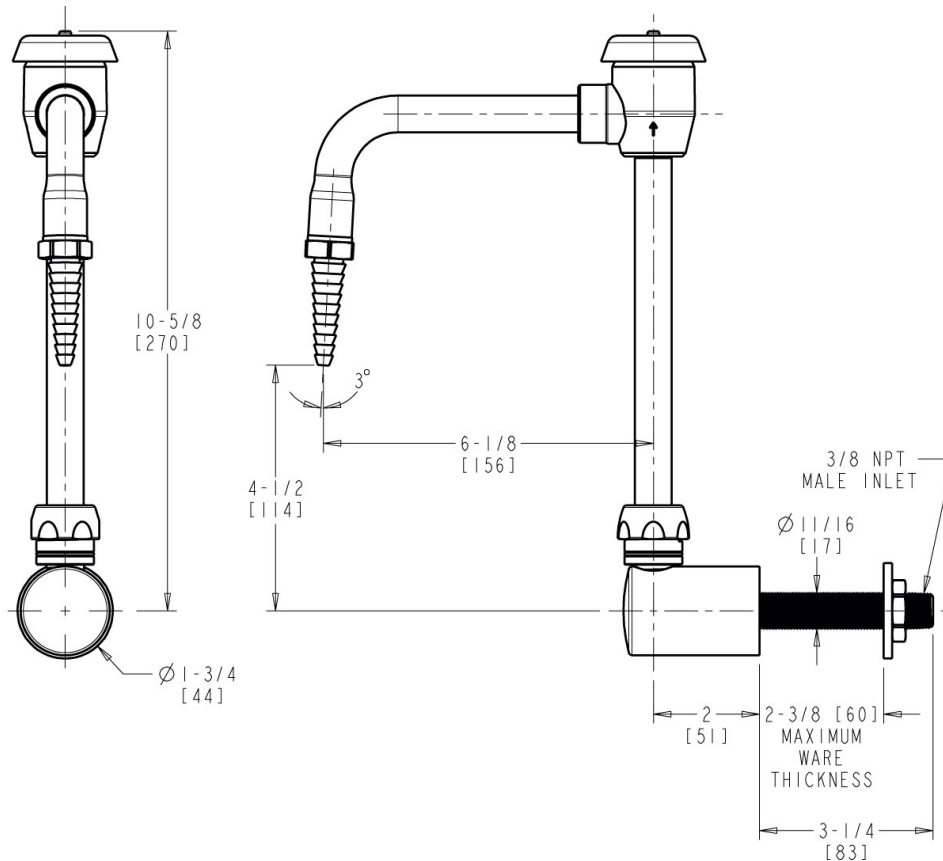

L Series Lab Fittings

LRS-D21-LBL

Product Type

Wall-mounted remote spout

Features & Specifications

- Single-hole
- 6" rigid/swing gooseneck spout with atmospheric vacuum breaker

Performance Specification

- Rated Operating Pressure: Water: 20-125 PSI max.
- Rated Operating Temperature: 40-140°F

Engineer _____

Contractor _____

Submitted as Shown Submitted with Variations

Date _____

Architect/Engineer Specification

Chicago Faucets No. LRS-D21-LBL Wall- or deck-mounted remote turret, Light blue finish. 6" rigid/swing gooseneck spout with atmospheric vacuum breaker and serrated laboratory nozzle.