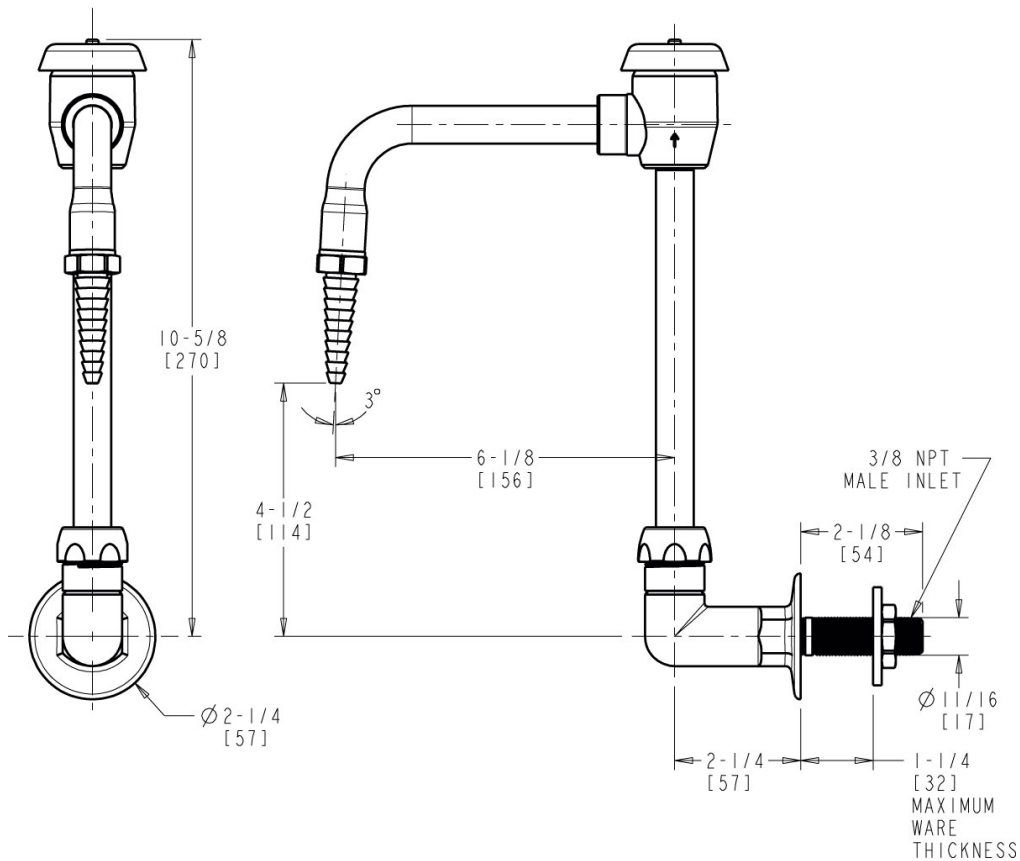

Contractor \_\_\_\_\_

Submitted as Shown       Submitted with Variations

Date \_\_\_\_\_

**Architect/Engineer Specification**

Chicago Faucets No. LRS-C21-DBL Wall-mounted remote spout with flange, Dark blue finish. 6" rigid/swing gooseneck spout with atmospheric vacuum breaker and serrated laboratory nozzle.