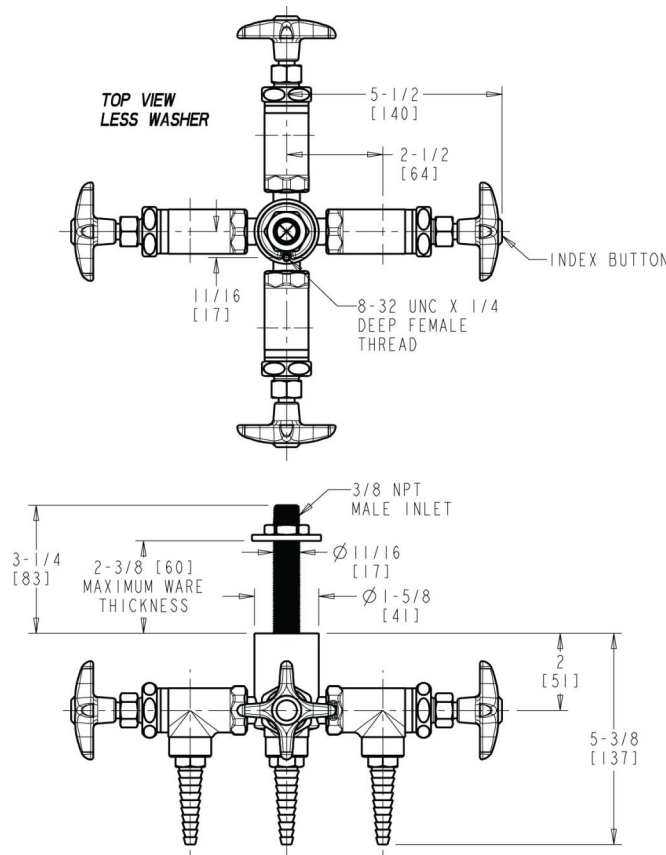

### Features & Specifications

---

- Laboratory nozzle with 10 serrations for laboratory hose
- Vandal Proof 2-1/2" cross handle

Engineer \_\_\_\_\_

Contractor \_\_\_\_\_

Submitted as Shown       Submitted with Variations

Date \_\_\_\_\_

**Architect/Engineer Specification**

Chicago Faucets No. LGF3-A11M-40 Deck-mounted laboratory turret with fine needle valve, polished chrome finish. Laboratory nozzle with 10 serrations for laboratory hose. 2-1/2" cross handle. Laboratory index button, light blue with black letters, SG.