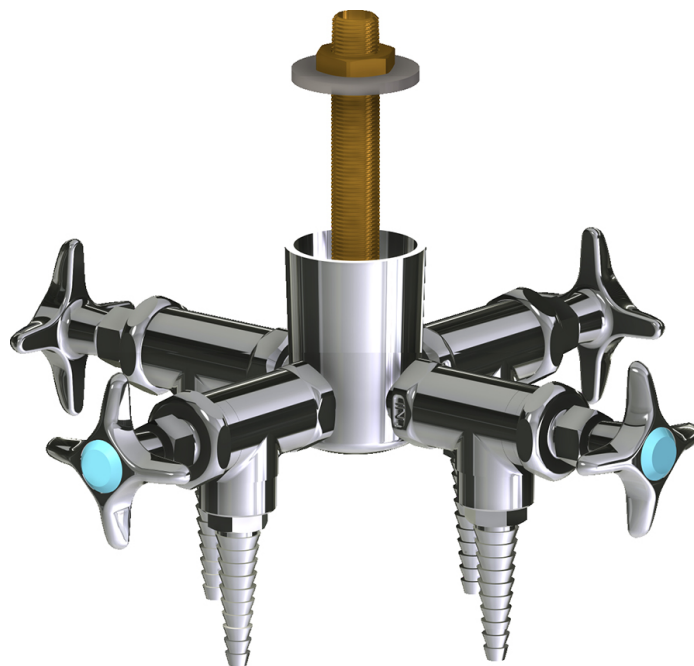

### Product Type

---

Deck-mounted laboratory turret with fine needle valve

### Features & Specifications

---

- Laboratory nozzle with 10 serrations for laboratory hose
- Vandal Proof 2-1/2" cross handle

Engineer \_\_\_\_\_

Contractor \_\_\_\_\_

Submitted as Shown       Submitted with Variations

Date \_\_\_\_\_

**Architect/Engineer Specification**

Chicago Faucets No. LGF3-A11M-40 Deck-mounted laboratory turret with fine needle valve, polished chrome finish. Laboratory nozzle with 10 serrations for laboratory hose. 2-1/2" cross handle. Laboratory index button, light blue with black letters, SG.