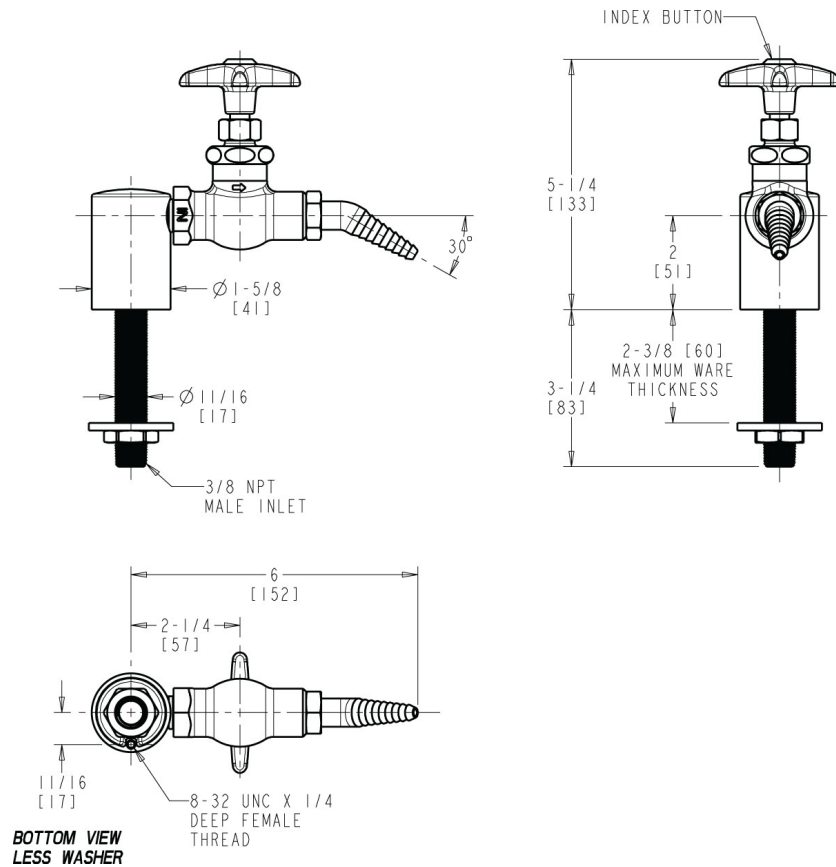

L Series Lab Fittings

LGF1-A21A-10

Product Type

Deck-mounted laboratory turret with fine needle valve

Features & Specifications

- Laboratory 30-degree angled nozzle with 10 serrations for laboratory hose
- Vandal Proof 2-1/2" cross handle

Submitted with Variations

Date _____

Architect/Engineer Specification

Chicago Faucets No. LGF1-A21A-10 Deck-mounted laboratory turret with fine needle valve, polished chrome finish. Laboratory 30-degree angled nozzle with 10 serrations for laboratory hose. 2-1/2" cross handle. Laboratory index button, orange with black letters, AIR.