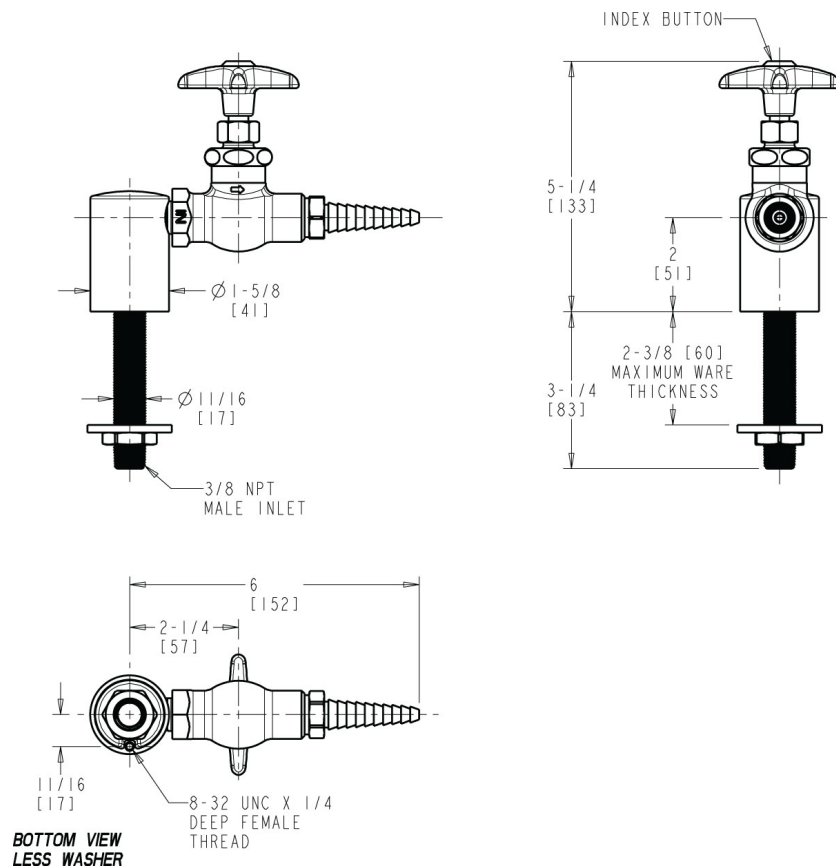

L Series Lab Fittings

LGF1-A12G-10

Product Type

Deck-mounted laboratory turret with fine needle valve

Features & Specifications

- Laboratory nozzle with 10 serrations for laboratory hose
- Vandal Proof 2-1/2" cross handle

Date _____

Architect/Engineer Specification

Chicago Faucets No. LGF1-A12G-10 Deck-mounted laboratory turret with fine needle valve, polished chrome finish. Laboratory nozzle with 10 serrations for laboratory hose. 2-1/2" cross handle, black nylon. Laboratory index button, pink with black letters, CO2.