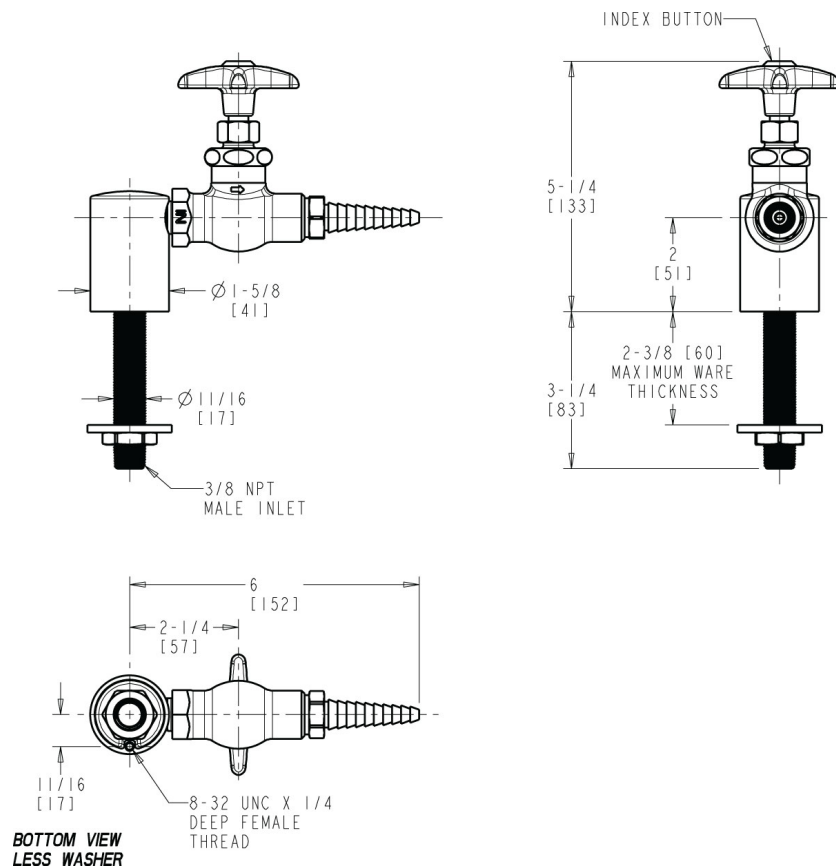

L Series Lab Fittings

LGF1-A11M-10

Product Type

Deck-mounted laboratory turret with fine needle valve

Features & Specifications

- Laboratory nozzle with 10 serrations for laboratory hose
- Vandal Proof 2-1/2" cross handle

Submitted with Variations

Date _____

Architect/Engineer Specification

Chicago Faucets No. LGF1-A11M-10 Deck-mounted laboratory turret with fine needle valve, polished chrome finish. Laboratory nozzle with 10 serrations for laboratory hose. 2-1/2" cross handle. Laboratory index button, light blue with black letters, SG.