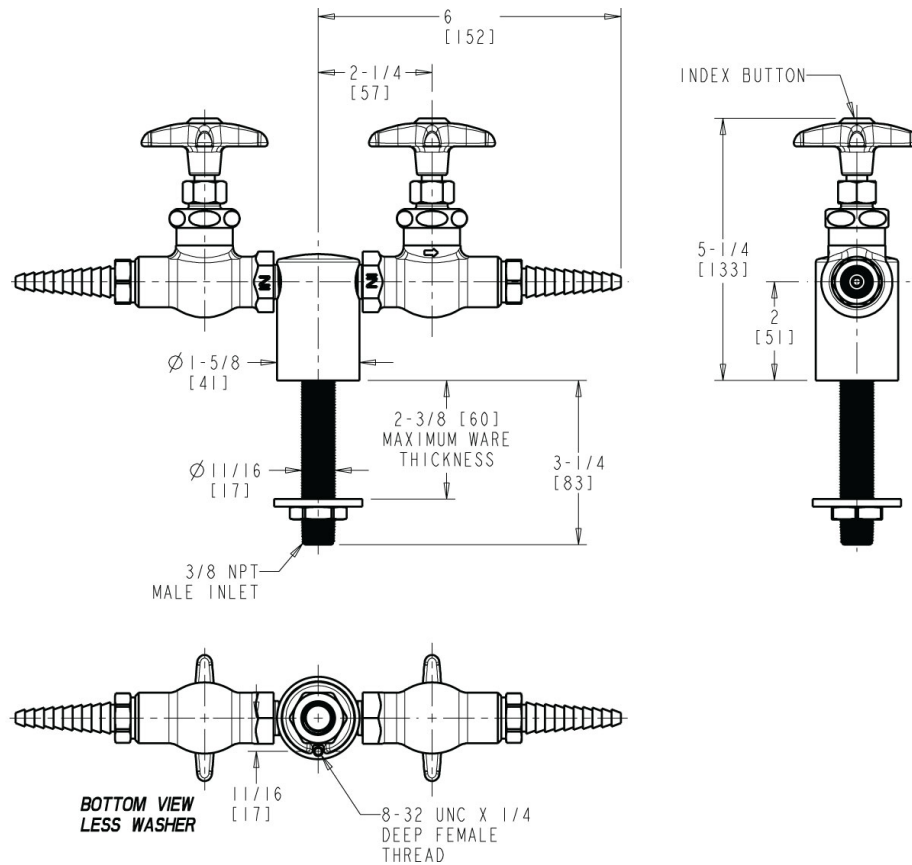

### Features & Specifications

---

- Laboratory nozzle with 10 serrations for laboratory hose
- Vandal Proof 2-1/2" cross handle

## Architect/Engineer Specification

Chicago Faucets No. LGF1-A11D-25 Deck-mounted laboratory turret with fine needle valve, polished chrome finish. Laboratory nozzle with 10 serrations for laboratory hose. 2-1/2" cross handle. Laboratory index button, brown with white letters, NIT (Nitrogen).