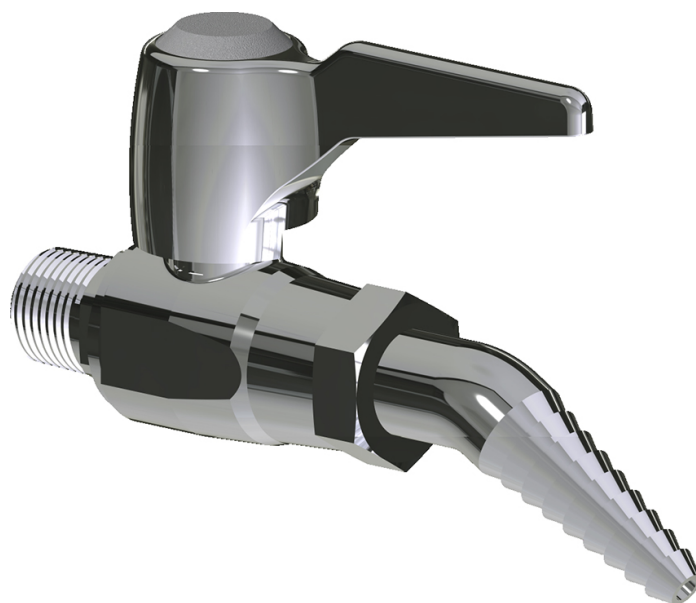

### Product Type

---

Single ball valve for wall or turret mount

### Features & Specifications

---

- Laboratory 30-degree angled nozzle with 10 serrations for laboratory hose

## Architect/Engineer Specification

Chicago Faucets No. LGB1-21H Single ball valve for wall or turret mount, polished chrome finish. Laboratory 30-degree angled nozzle with 10 serrations for laboratory hose. Laboratory index button, silver with black letters, CO (Carbon Monoxide).