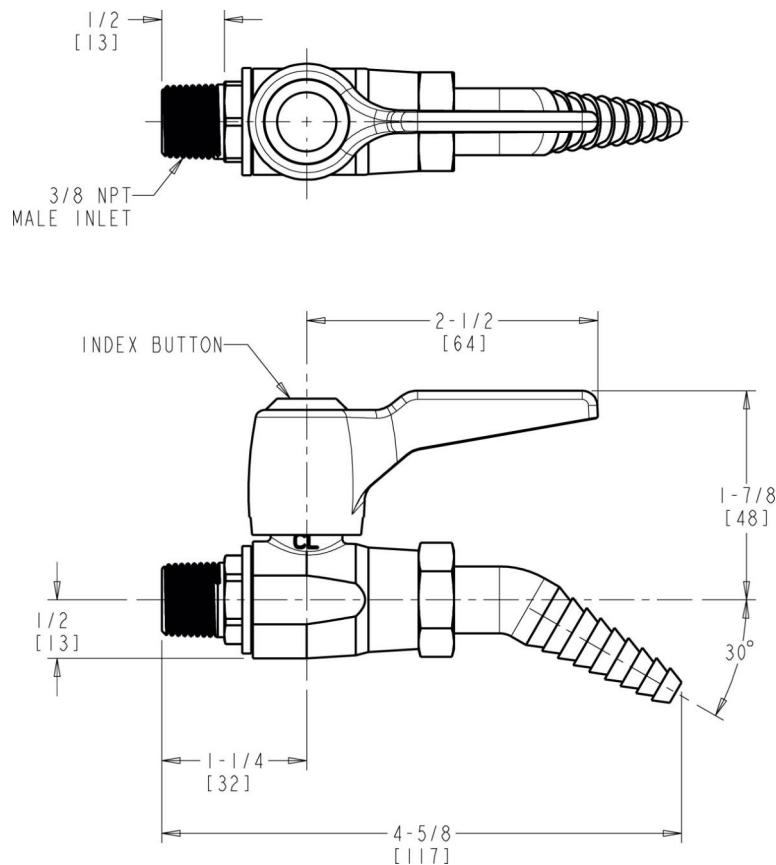

## Architect/Engineer Specification

Chicago Faucets No. LGB1-21H Single ball valve for wall or turret mount, polished chrome finish. Laboratory 30-degree angled nozzle with 10 serrations for laboratory hose. Laboratory index button, silver with black letters, CO (Carbon Monoxide).