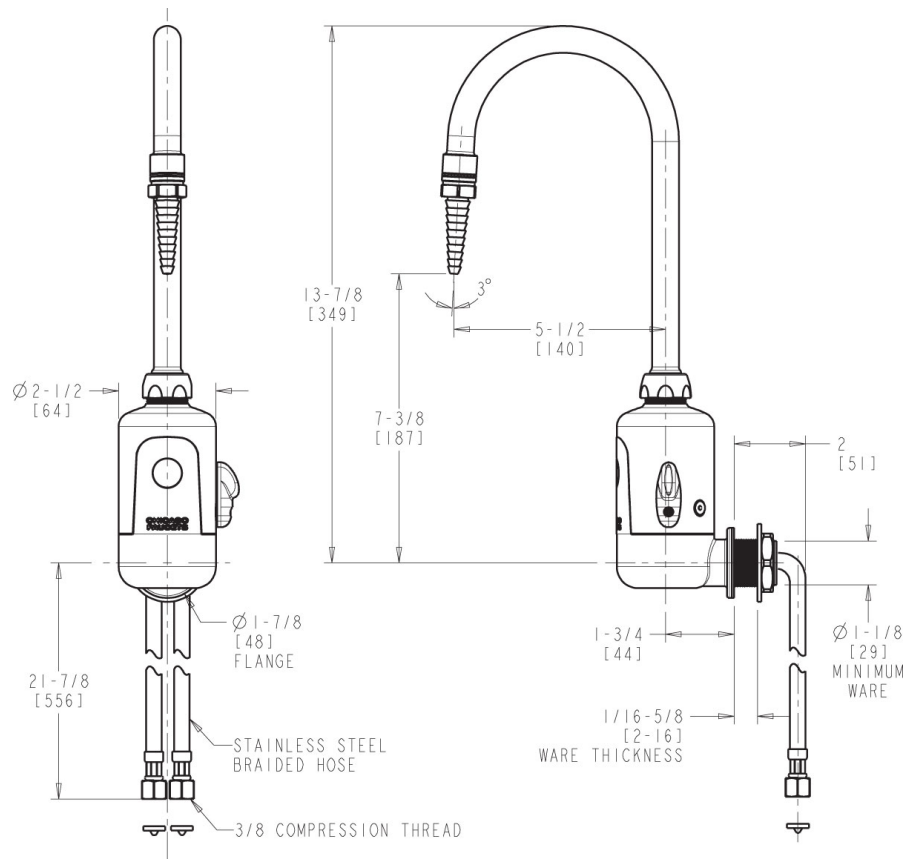

L Series Lab Fittings

LEF-B61-00T

Product Type

Touchless electronic faucet

Features & Specifications

- Single-hole
- 5-1/4" rigid/swing gooseneck spout
- Laboratory nozzle with 10 serrations for laboratory hose
- HyTronic® module kit with Bluetooth® communication
- ECAST® design provides durable cast brass construction with total lead content equal to or less than 0.25% by weighted average

Architect/Engineer Specification

Chicago Faucets No. LEF-B61-00T Touchless electronic sink faucet, polished chrome finish. Single-hole mount. 5-1/4" rigid/swing gooseneck spout. Laboratory nozzle with 10 serrations for laboratory hose. DC operation, includes 6 volt lithium CRP2 battery. Built-in Bluetooth® technology allows for easy adjustments and mode changes using a smartphone or tablet with the Chicago Faucets CF Connect App.