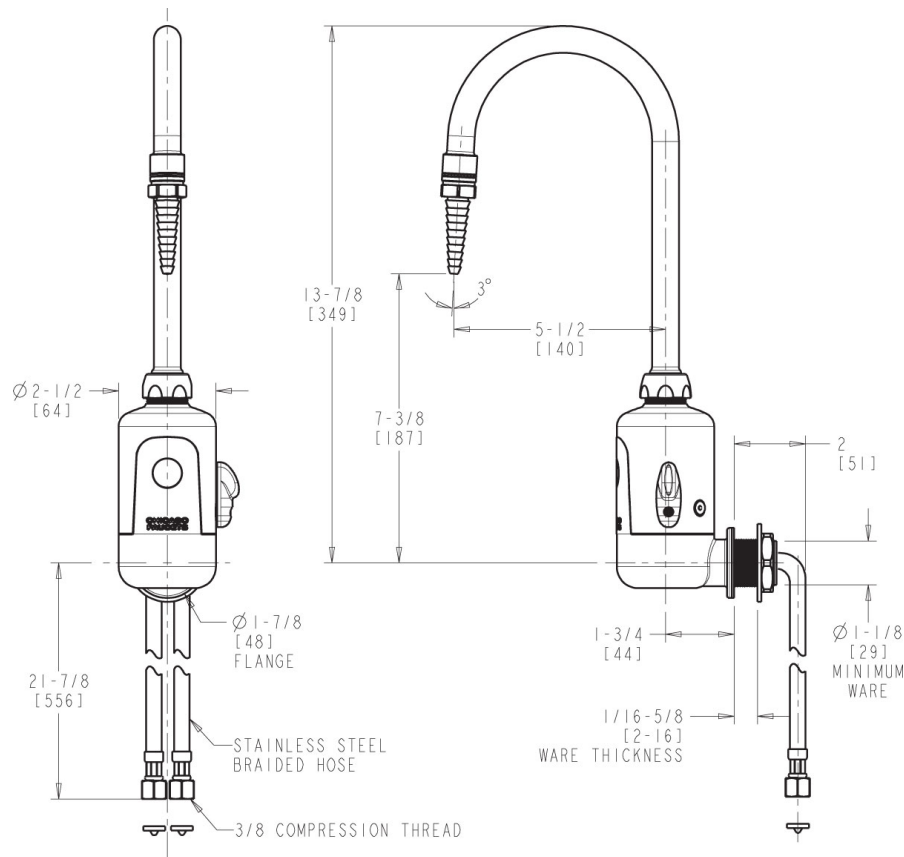

L Series Lab Fittings

LEF-A61-20T

Product Type

Touchless electronic faucet

Features & Specifications

- Single-hole
- 5-1/4" rigid/swing gooseneck spout
- Laboratory nozzle with 10 serrations for laboratory hose
- HyTronic® module kit with Bluetooth® communication
- ECAST® design provides durable cast brass construction with total lead content equal to or less than 0.25% by weighted average
- Complies with the requirements of the Buy American Act of 1933.

Chicago Faucets No. LEF-A61-20T Touchless electronic sink faucet, polished chrome finish. Single-hole mount. 5-1/4" rigid/swing gooseneck spout. Laboratory nozzle with 10 serrations for laboratory hose. AC operation, includes hard-wire, multi-use Class 2 transformer with 4" mounting plate, for up to 8 faucets. Built-in Bluetooth® technology allows for easy adjustments and mode changes using a smartphone or tablet with the Chicago Faucets CF Connect App.