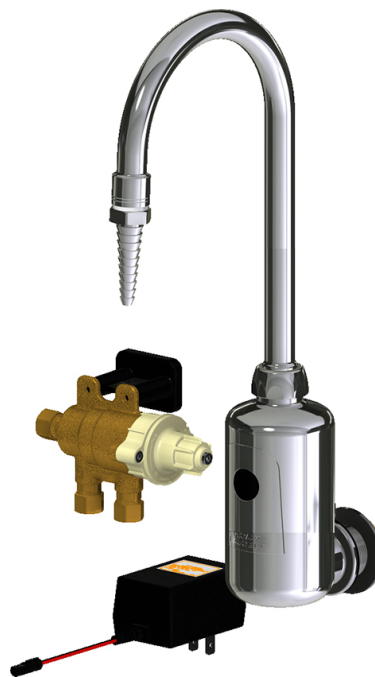

L Series Lab Fittings

LEF-A41-11T

Product Type

Touchless electronic faucet

Features & Specifications

- Single-hole
- 5-1/4" rigid/swing gooseneck spout
- Laboratory nozzle with 10 serrations for laboratory hose
- HyTronic® module kit with Bluetooth® communication
- ECAST® design provides durable cast brass construction with total lead content equal to or less than 0.25% by weighted average
- Complies with the requirements of the Buy American Act of 1933.

Performance Specification

Warranty

- 5-Year Limited Faucet Warranty
- Lifetime Limited Faucet Warranty
- 1-Year Limited Finish Warranty
- 5-Year Limited Mechanical Warranty

Codes & Standards

- ASME A112.18.1/CSA B125.1

Job Name _____

Item Number _____

Section/Tag _____

Model Specified _____

Architect _____

Engineer _____

Contractor _____

☐ Submitted as Shown

☐ Submitted with Variations

Date _____

ECAST

ECAST products are intended for installation where state laws and local codes mandate lead content levels or in any location where lead content is a concern.