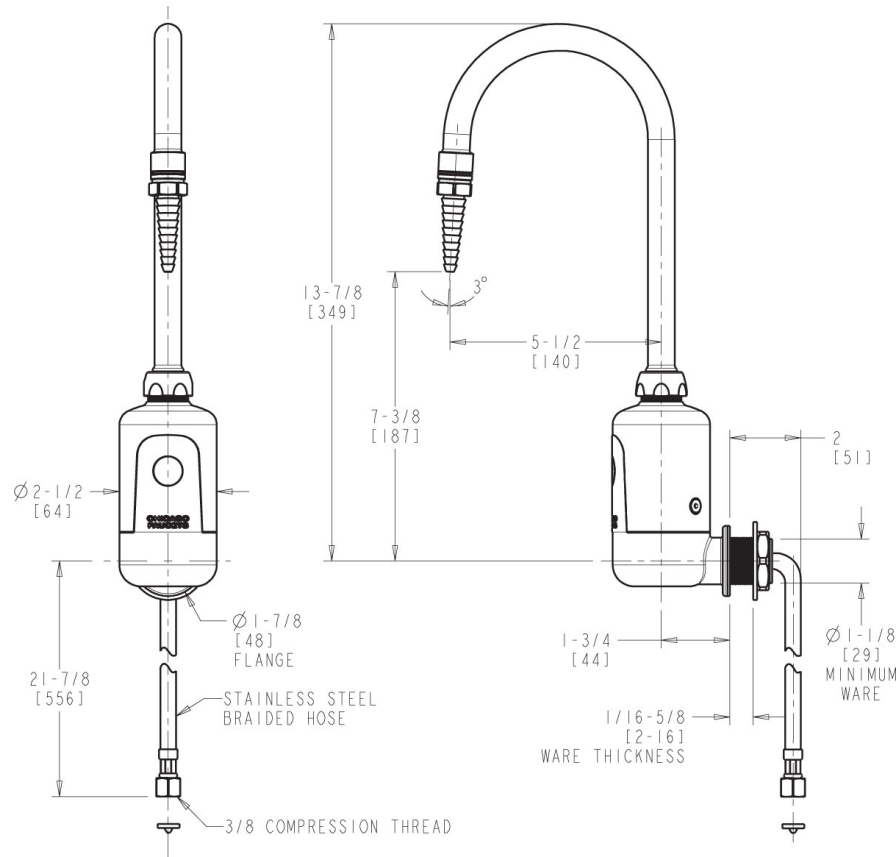

## Architect/Engineer Specification

Chicago Faucets No. LEF-A41-11T Touchless electronic sink faucet, polished chrome finish. Single-hole mount. 5-1/4" rigid/swing gooseneck spout. Laboratory nozzle with 10 serrations for laboratory hose. AC operation, includes plug-in, single-use Class 2A transformer. Built-in Bluetooth® technology allows for easy adjustments and mode changes using a smartphone or tablet with the Chicago Faucets CF Connect App.