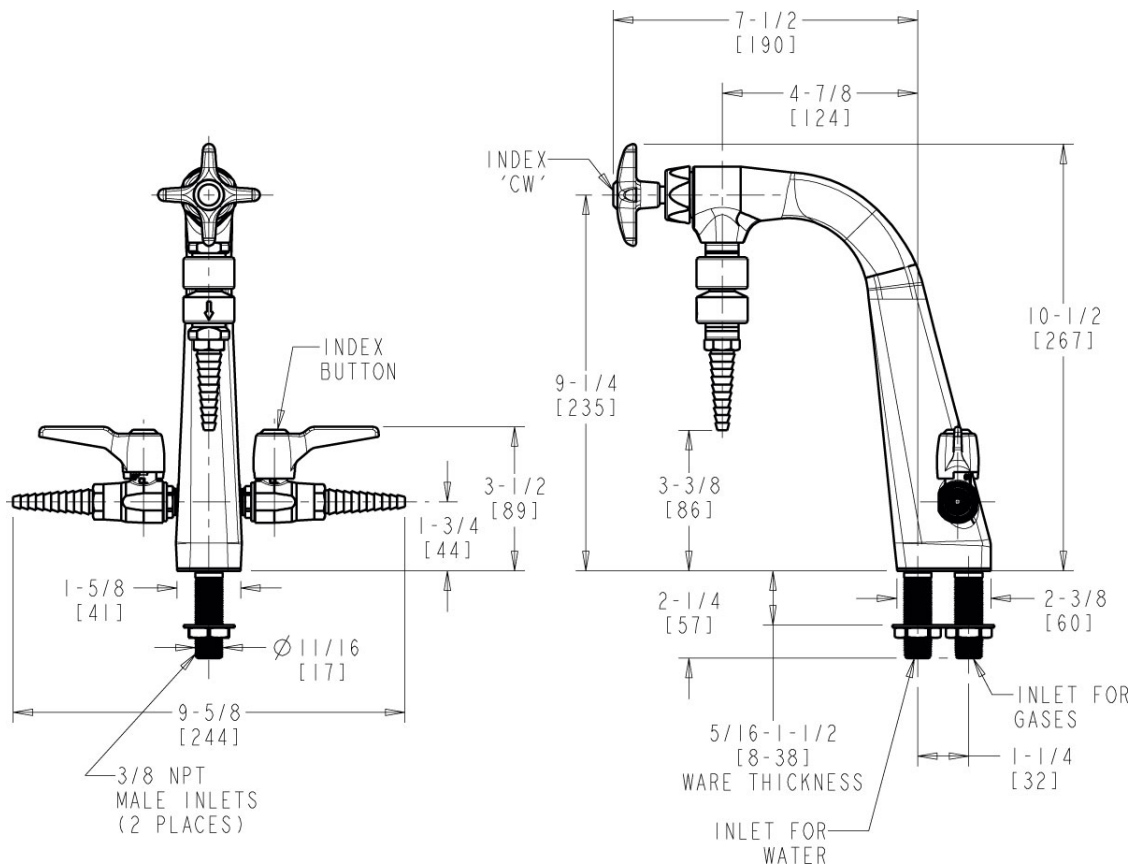

Engineer \_\_\_\_\_

Contractor \_\_\_\_\_

Submitted as Shown

Submitted with Variations

Date \_\_\_\_\_

**Architect/Engineer Specification**

Chicago Faucets No. LCF2-B-A43 Deck-mounted dual service combination valve, polished chrome finish. Straight serrated nozzle with vacuum breaker. Slow compression operating cartridge, left-hand turn. 2-1/2" cross handle, black nylon, with button indexed 'CW'. Laboratory index button, Yellow with black letters, VAC (Vacuum). Inline atmospheric vacuum breaker.