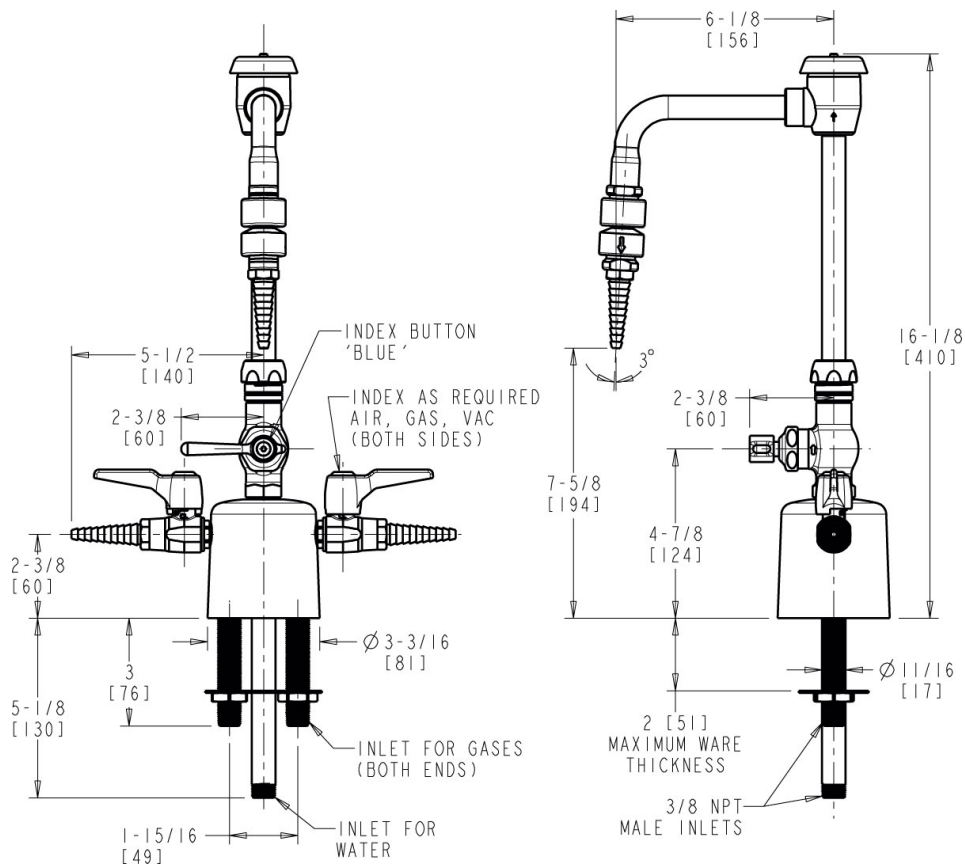

L Series Lab Fittings

LCF1-CA-C3B3

Product Type

Deck-mounted triple service combination valve

Features & Specifications

- Handle includes color-coded index
- 6" rigid/swing gooseneck spout with atmospheric vacuum breaker
- Straight serrated nozzle with vacuum breaker
- Vandal Proof 2-3/8" lever handle
- Quatern™ Control-A-Flo compression operating cartridge, right-hand
- Inline atmospheric vacuum breaker

Contractor _____

Submitted as Shown

Submitted with Variations

Date _____

Architect/Engineer Specification

Chicago Faucets No. LCF1-CA-C3B3 Deck-mounted triple service combination valve, polished chrome finish. 6" rigid/swing gooseneck spout with atmospheric vacuum breaker. Straight serrated nozzle with vacuum breaker. Quatern™ Control-A-Flo compression operating cartridge, right-hand turn. 2-3/8" lever handle. Inline atmospheric vacuum breaker.