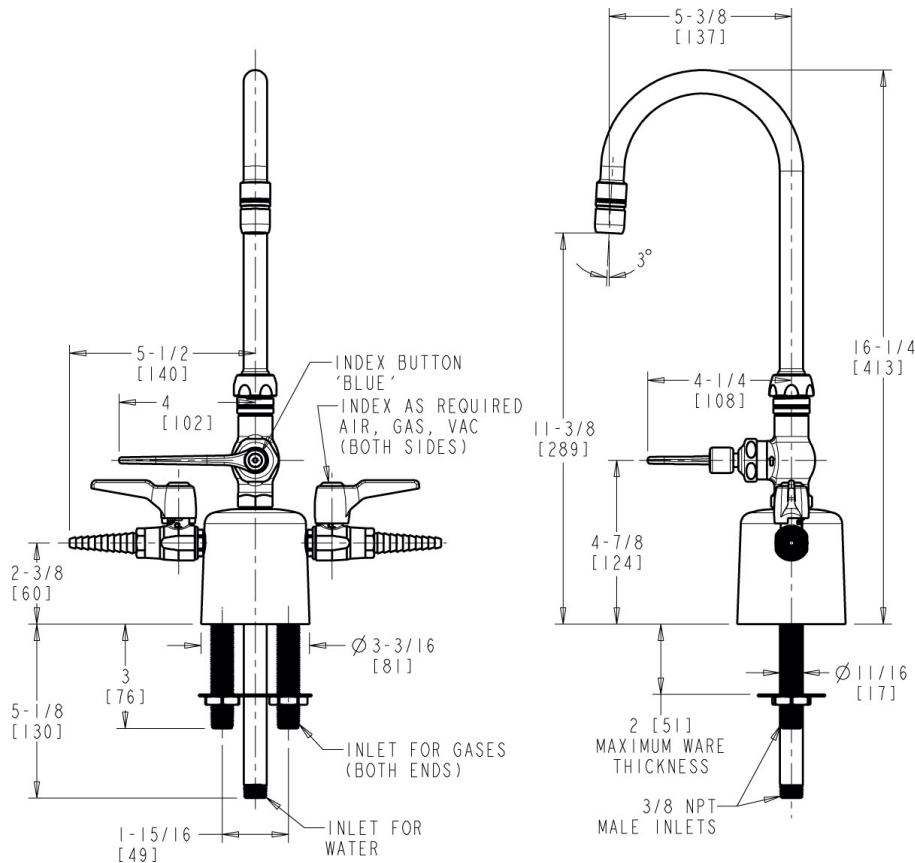

Engineer \_\_\_\_\_

Contractor \_\_\_\_\_

Submitted as Shown

Submitted with Variations

Date \_\_\_\_\_

**Architect/Engineer Specification**

Chicago Faucets No. LCF1-BB-C2A2 Deck-mounted triple service combination valve, polished chrome finish. 5-1/4" rigid/swing gooseneck spout. Pressure compensating Softflo aerator with adapter, 2.2 GPM. Quatern™ Control-A-Flo compression operating cartridge, right-hand turn. 4" wristblade handle.